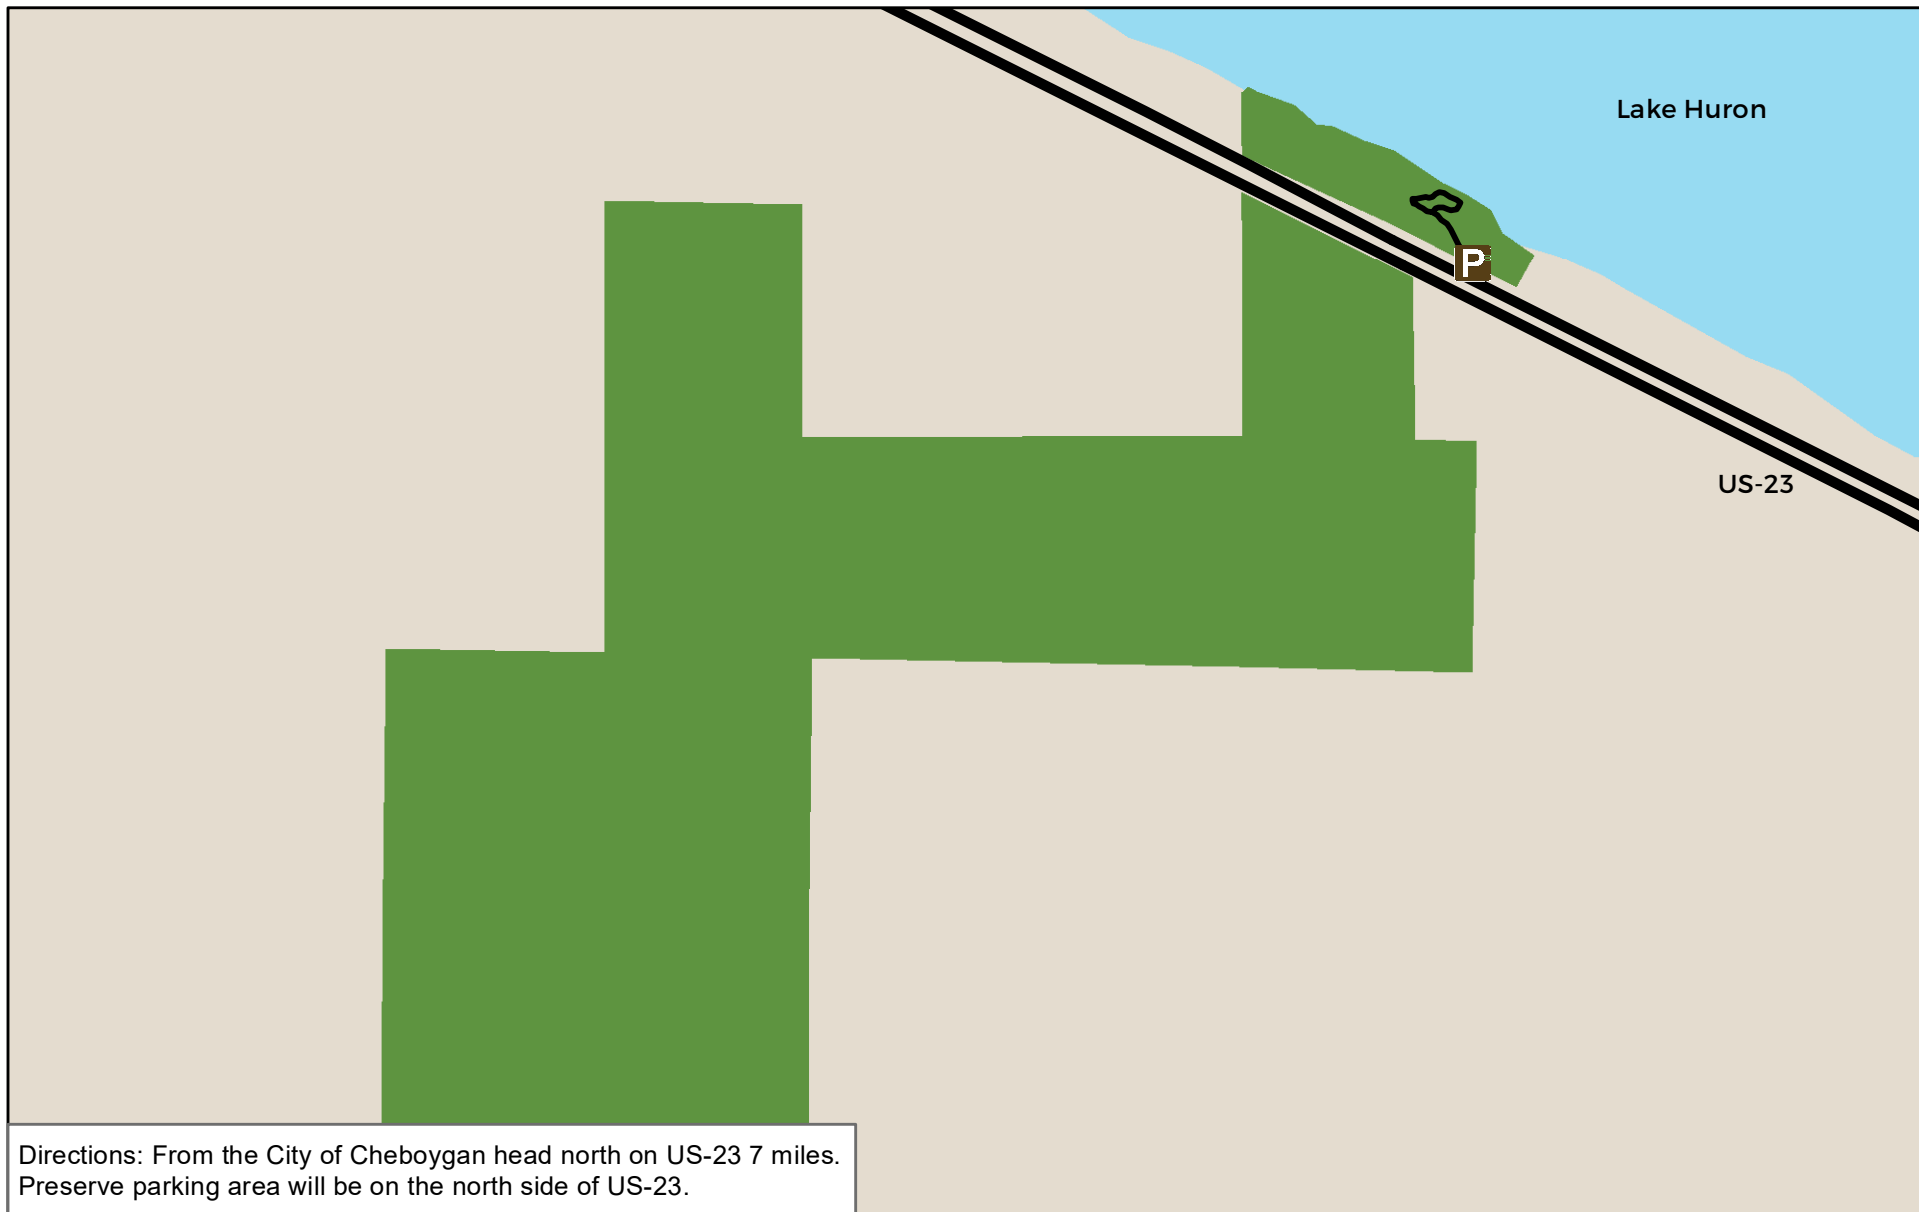

# Barbara C. Hoffius Nature Preserve

A property of Little Traverse Conservancy

Powell Rd Harbor Springs, Michigan

231.347.0991 ltc@landtrust.org www.landtrust.org

Directions: From the City of Cheboygan head north on US-23 7 miles. Preserve parking area will be on the north side of US-23.

This map is a product of the Geographic Information System of The Little Traverse Conservancy. Source data obtained from: field surveys, Global Positioning System (GPS). Boundary lines and trail locations are approximate.