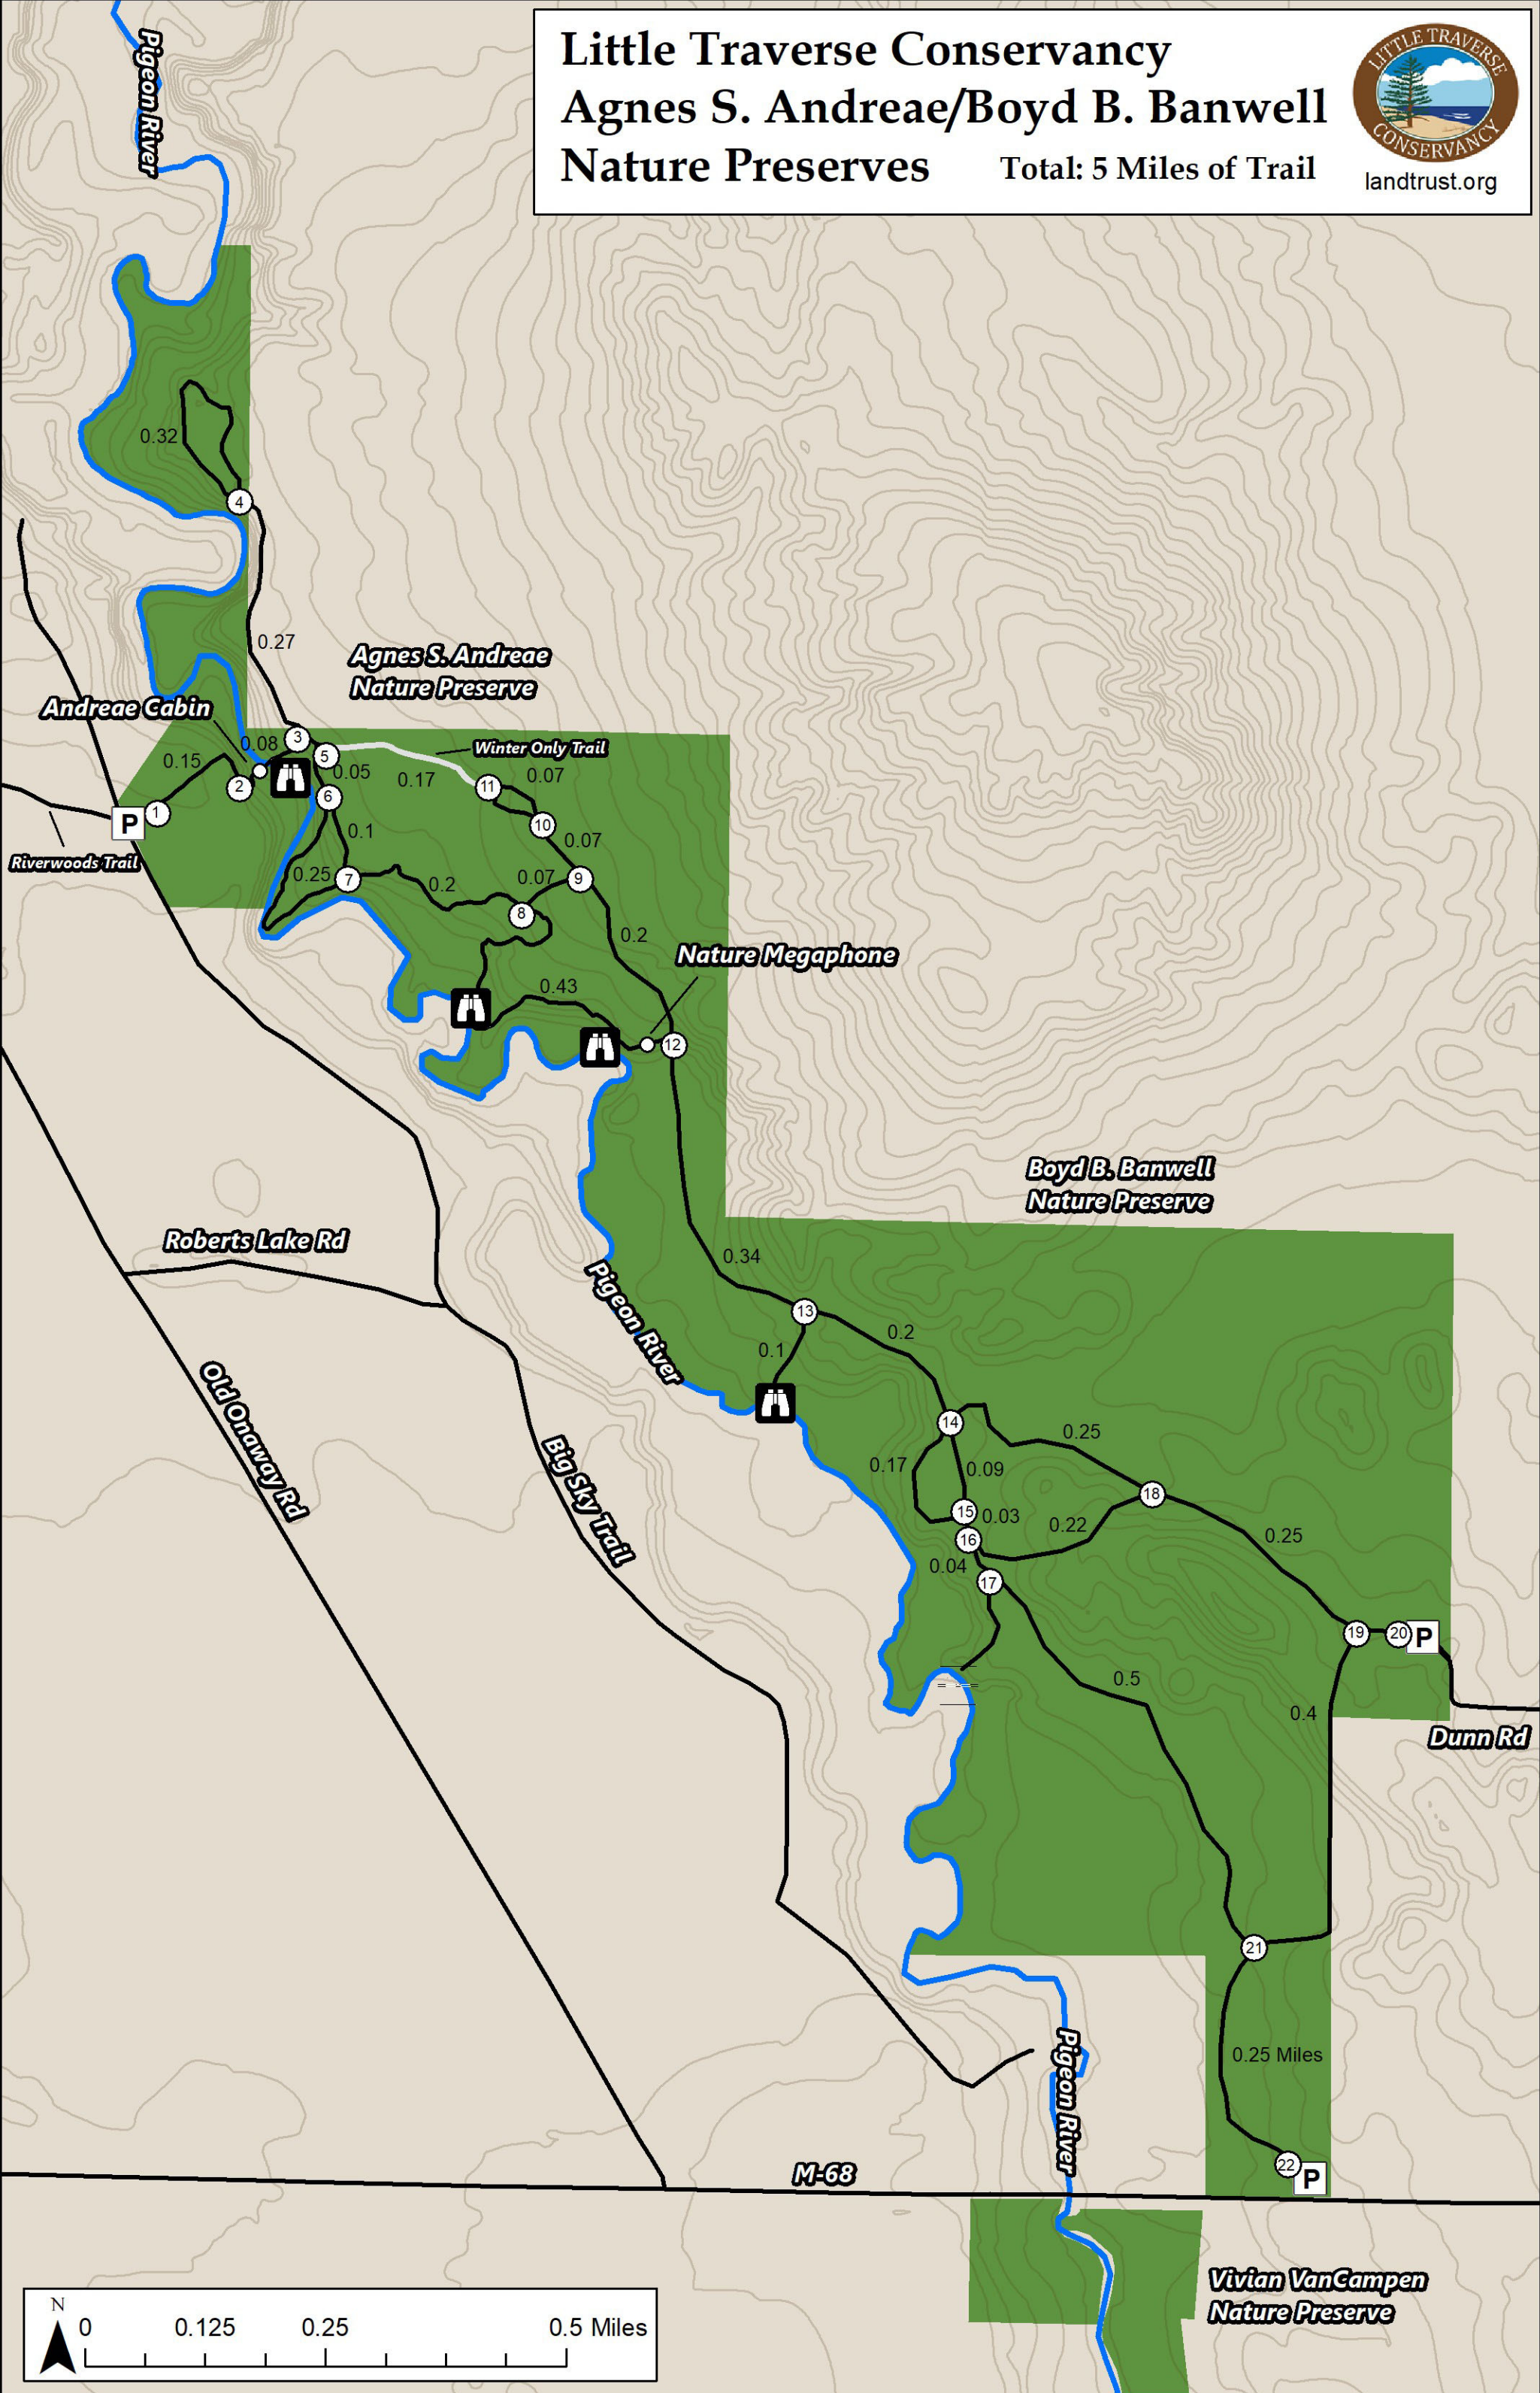

# Little Traverse Conservancy Agnes S. Andreae/Boyd B. Banwell Nature Preserves

Total: 5 Miles of Trail

**Agnes S. Andreae  
Nature Preserve**

**Boyd B. Banwell  
Nature Preserve**

**Vivian VanCampen  
Nature Preserve**

**Andreae Cabin**

**Nature Megaphone**

**Riverwoods Trail**

**Winter Only Trail**

**Roberts Lake Rd**

**Old Onaway Rd**

**Big Sky Trail**

**M-68**

**Dunn Rd**