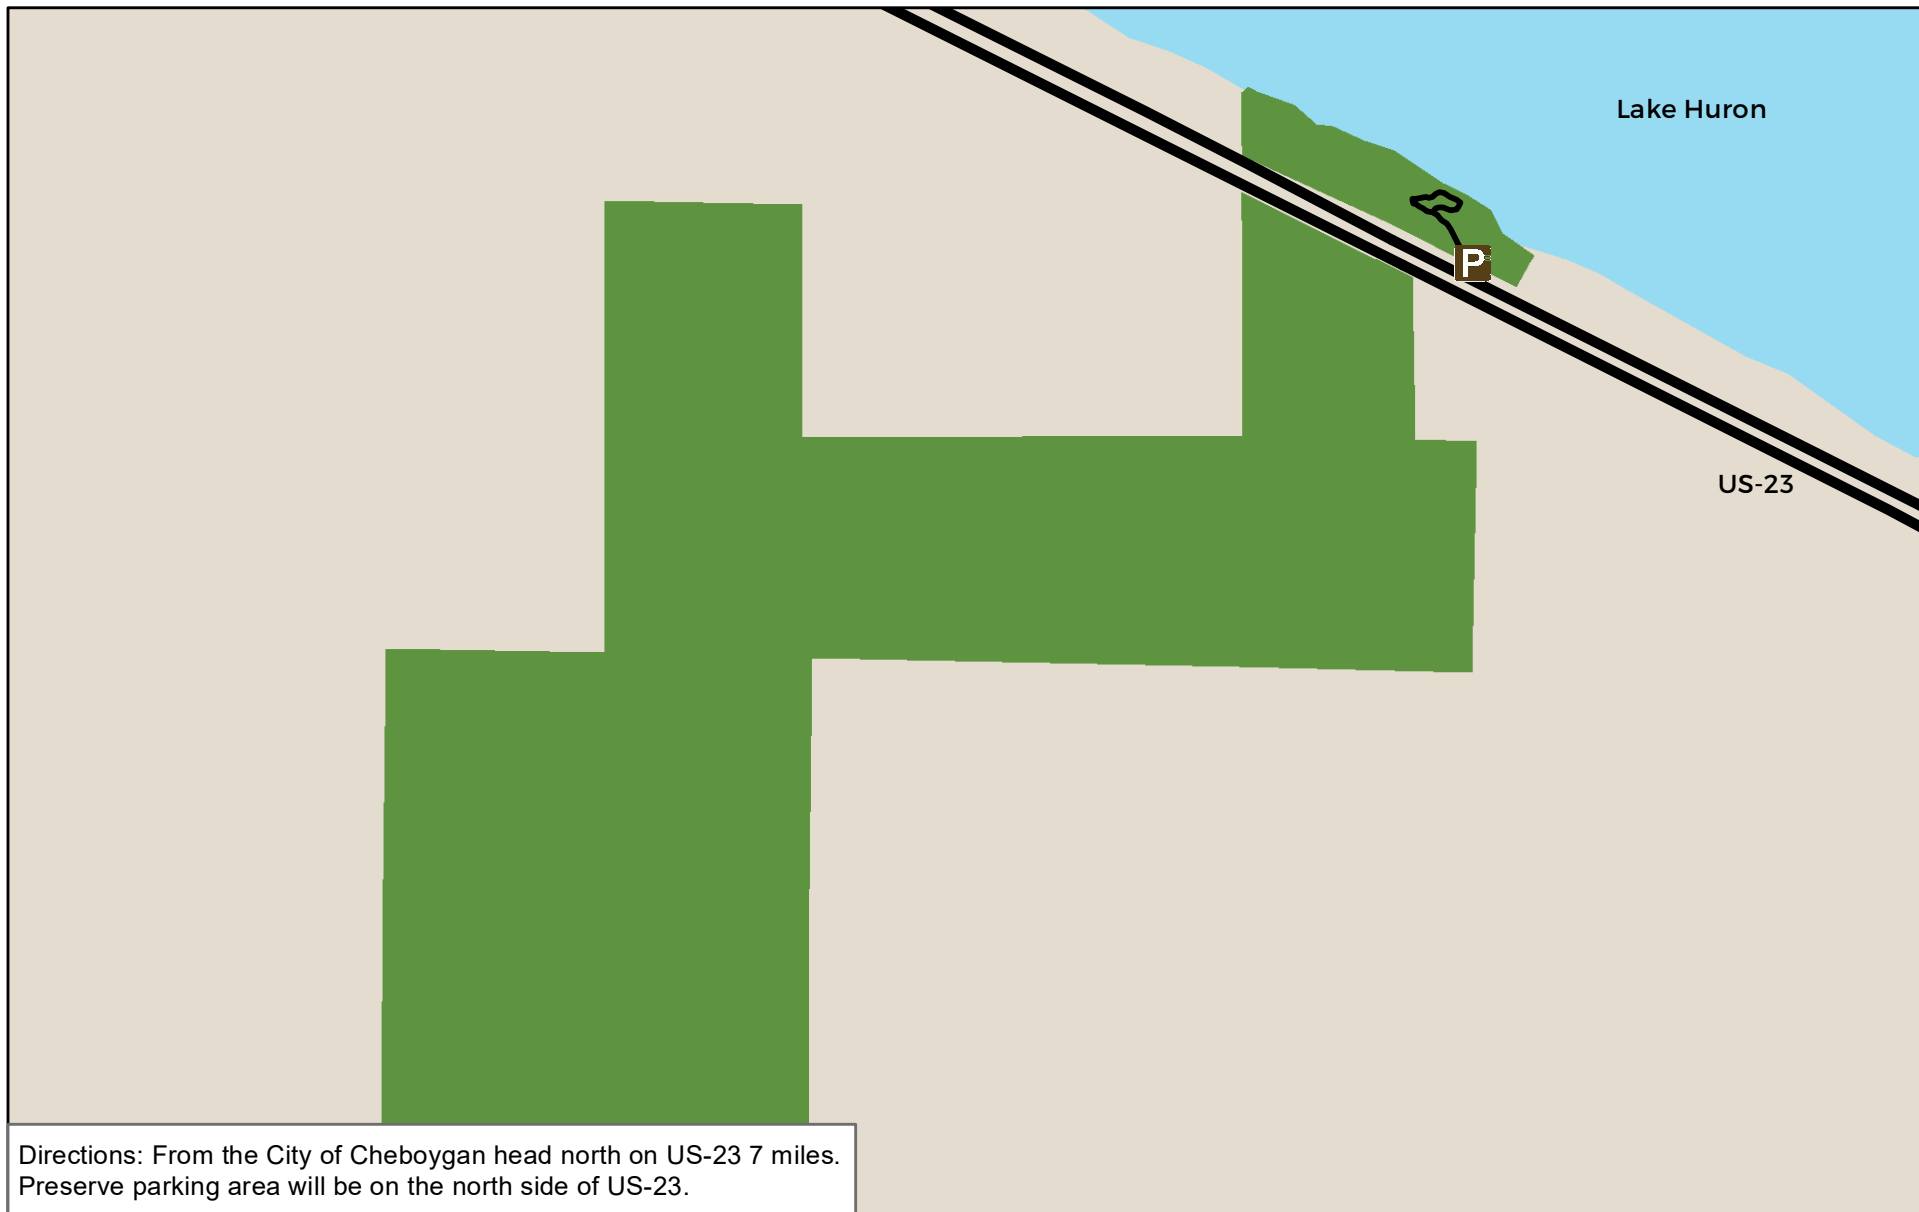

Barbara C. Hoffius Nature Preserve

A property of Little Traverse Conservancy

Powell Rd Harbor Springs, Michigan

231.347.0991 ltc@landtrust.org www.landtrust.org

Directions: From the City of Cheboygan head north on US-23 7 miles. Preserve parking area will be on the north side of US-23.

This map is a product of the Geographic Information System of The Little Traverse Conservancy. Source data obtained from: field surveys, Global Positioning System (GPS). Boundary lines and trail locations are approximate.