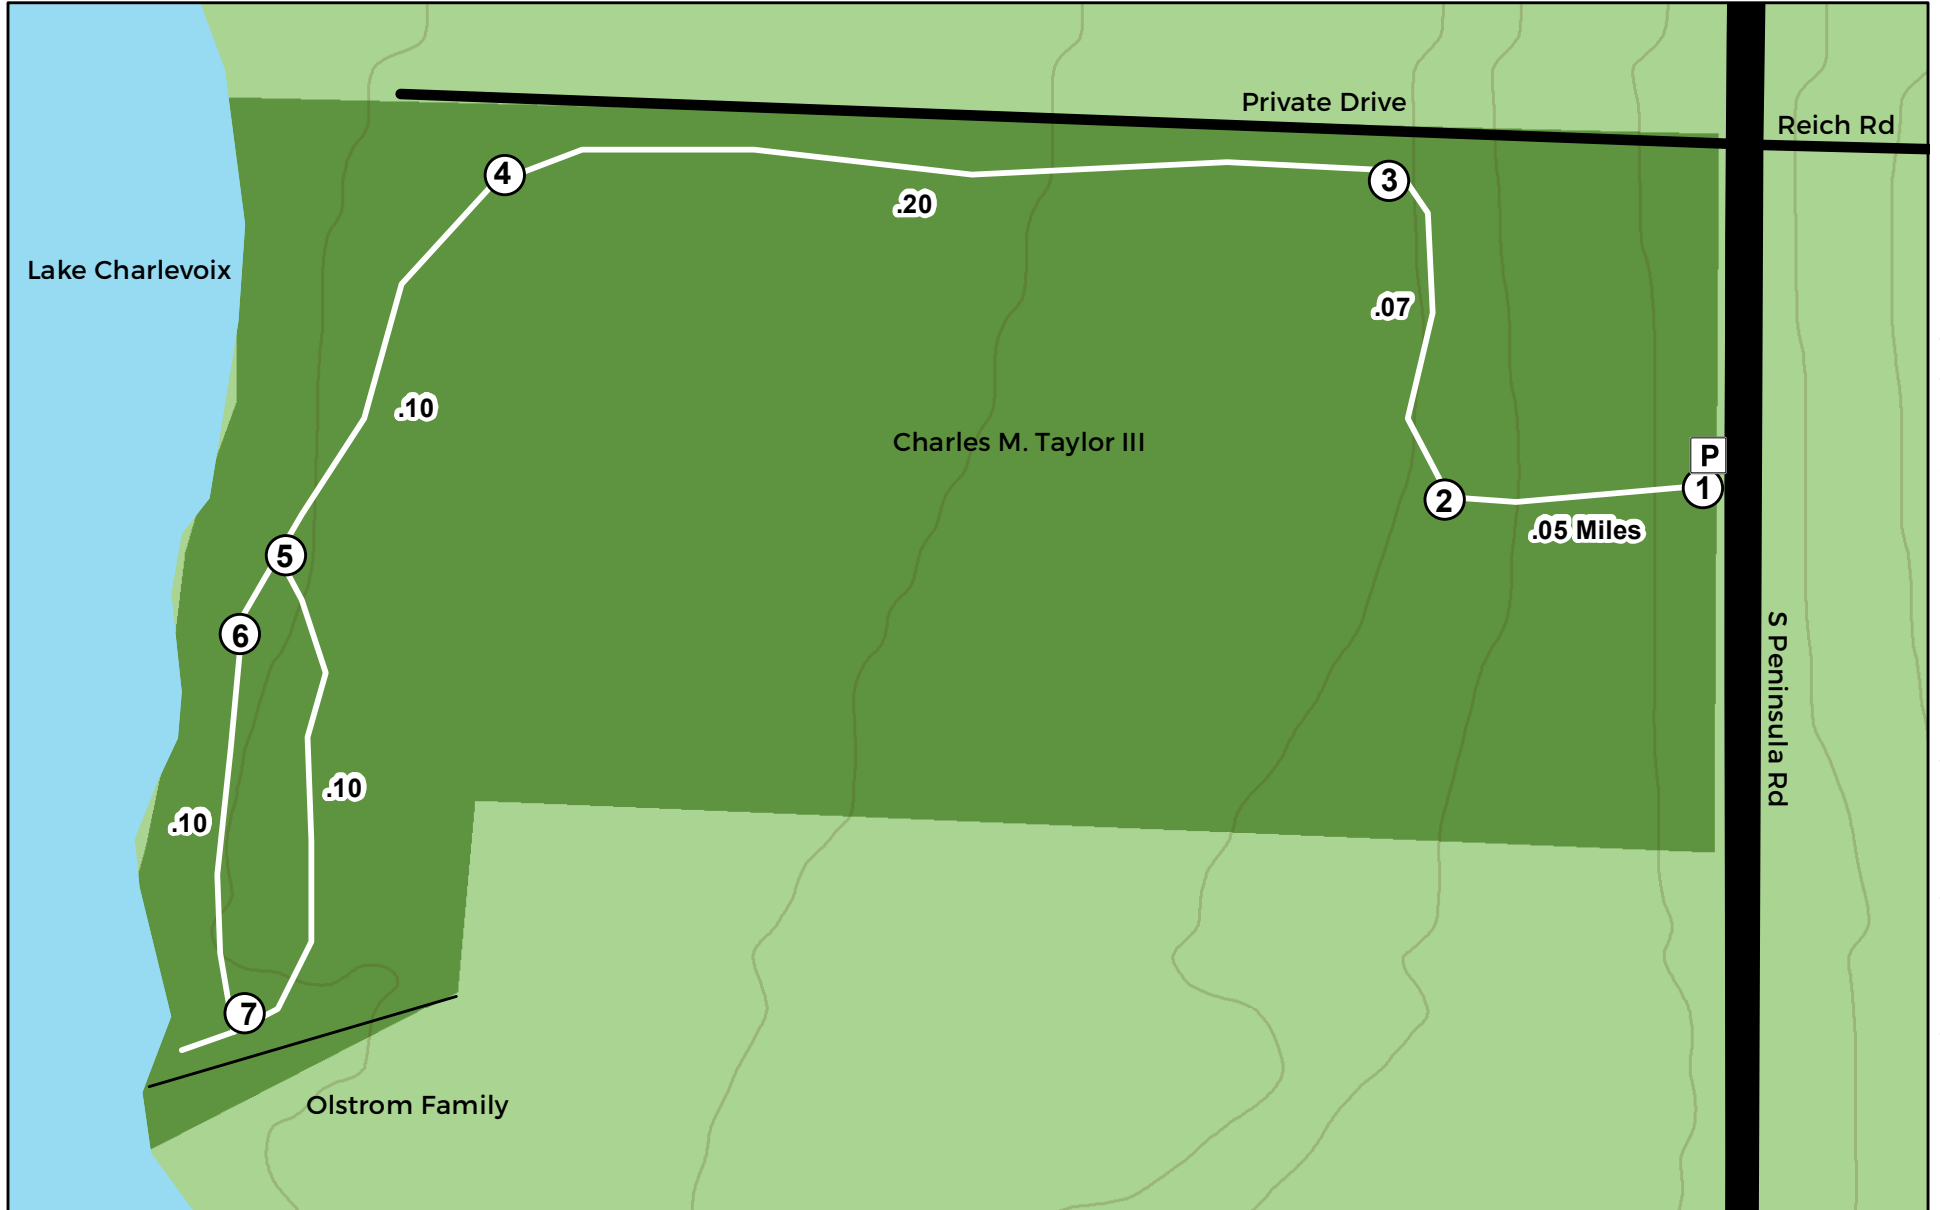

# Charles M. Taylor III/Olstrom Family Nature Preserve

A property of Little Traverse Conservancy

Powell Rd Harbor Springs, Michigan

231.347.0991 ltc@landtrust.org www.landtrust.org

This map is a product of the Geographic Information System of The Little Traverse Conservancy. Source data obtained from: field surveys, Global Positioning System (GPS). Boundary lines and trail locations are approximate.