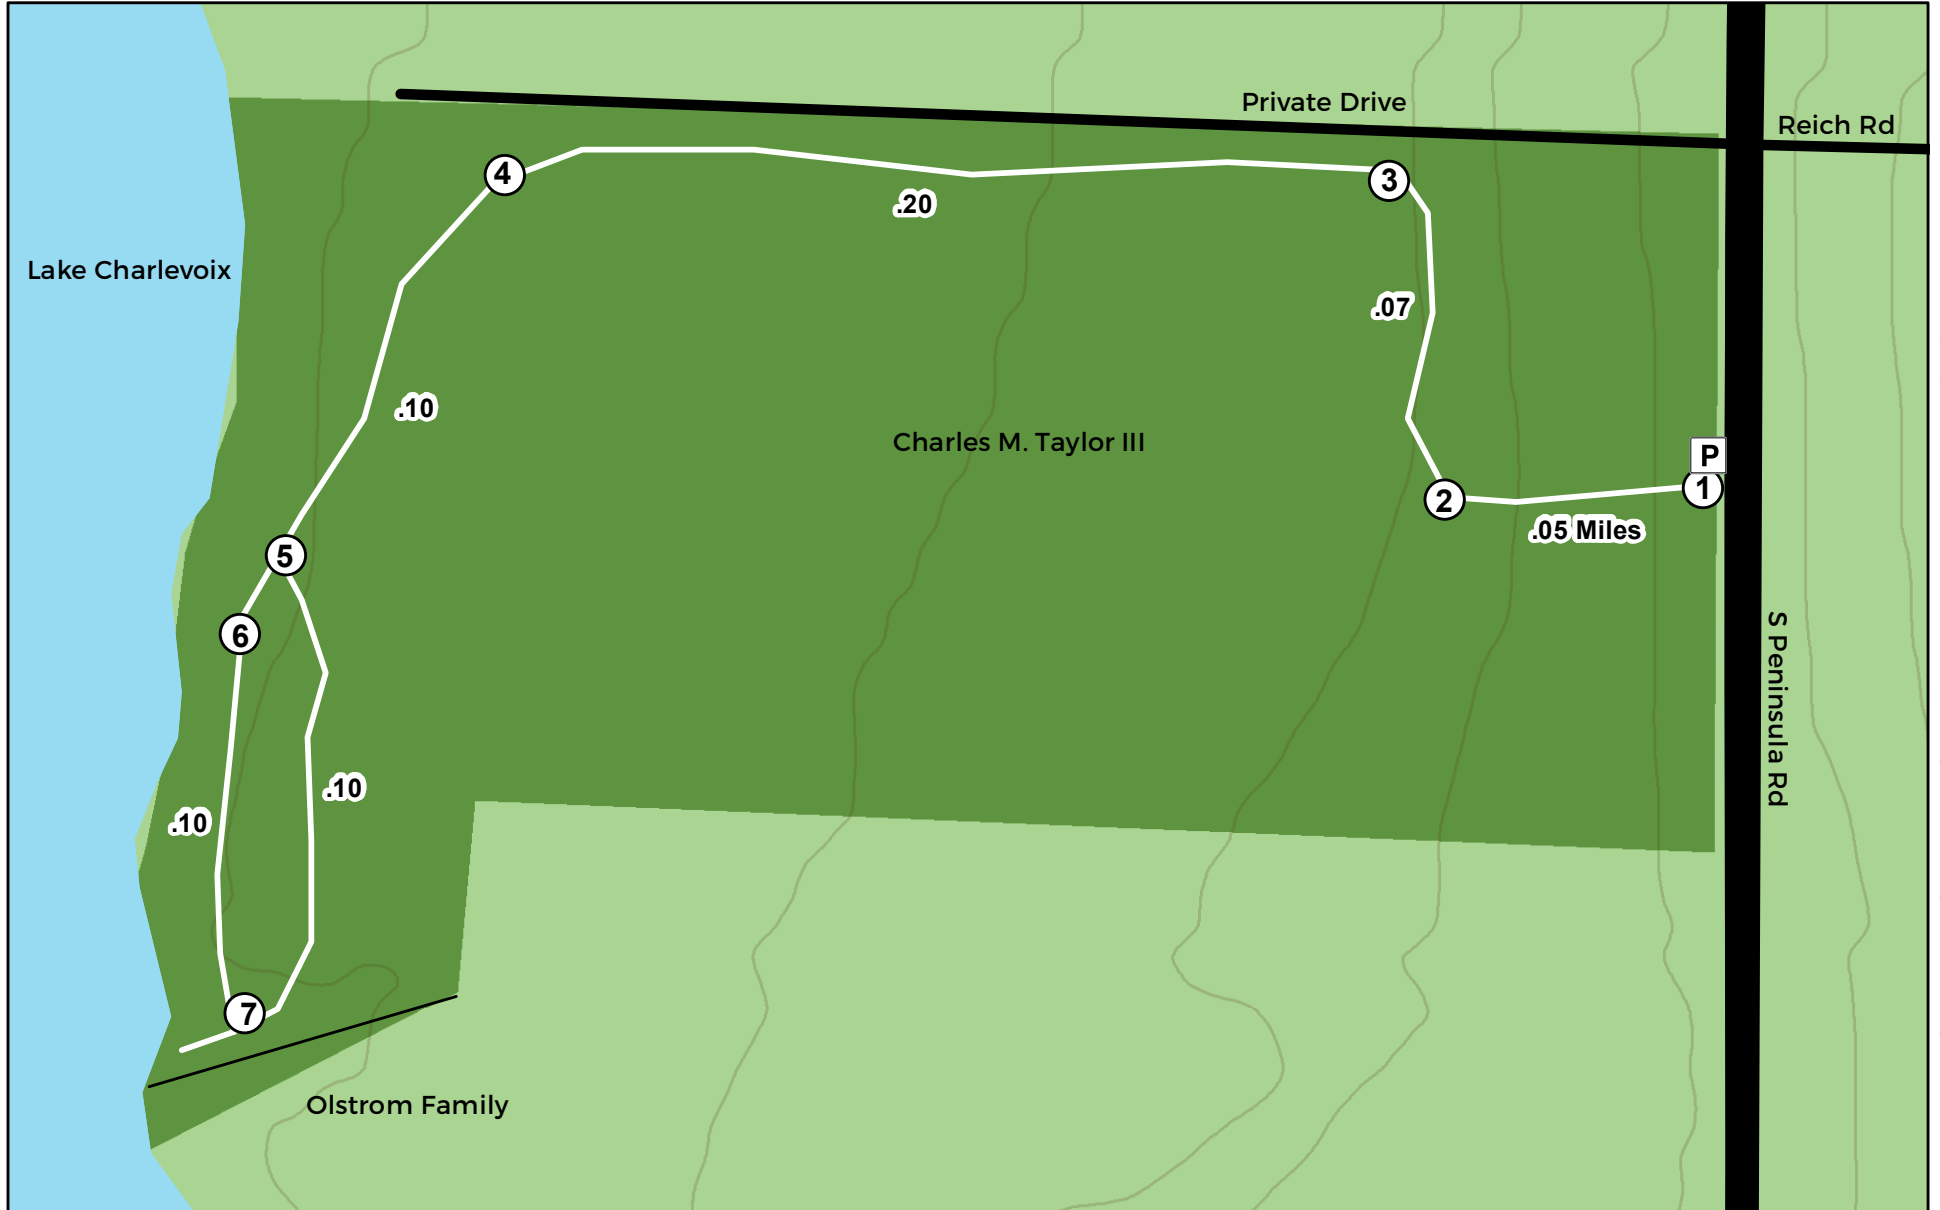

# Charles M. Taylor III/Olstrom Family Nature Preserve

A property of Little Traverse Conservancy

Powell Rd Harbor Springs, Michigan

231.347.0991 ltc@landtrust.org www.landtrust.org

This map is a product of the Geographic Information System of The Little Traverse Conservancy. Source data obtained from: field surveys, Global Positioning System (GPS). Boundary lines and trail locations are approximate.