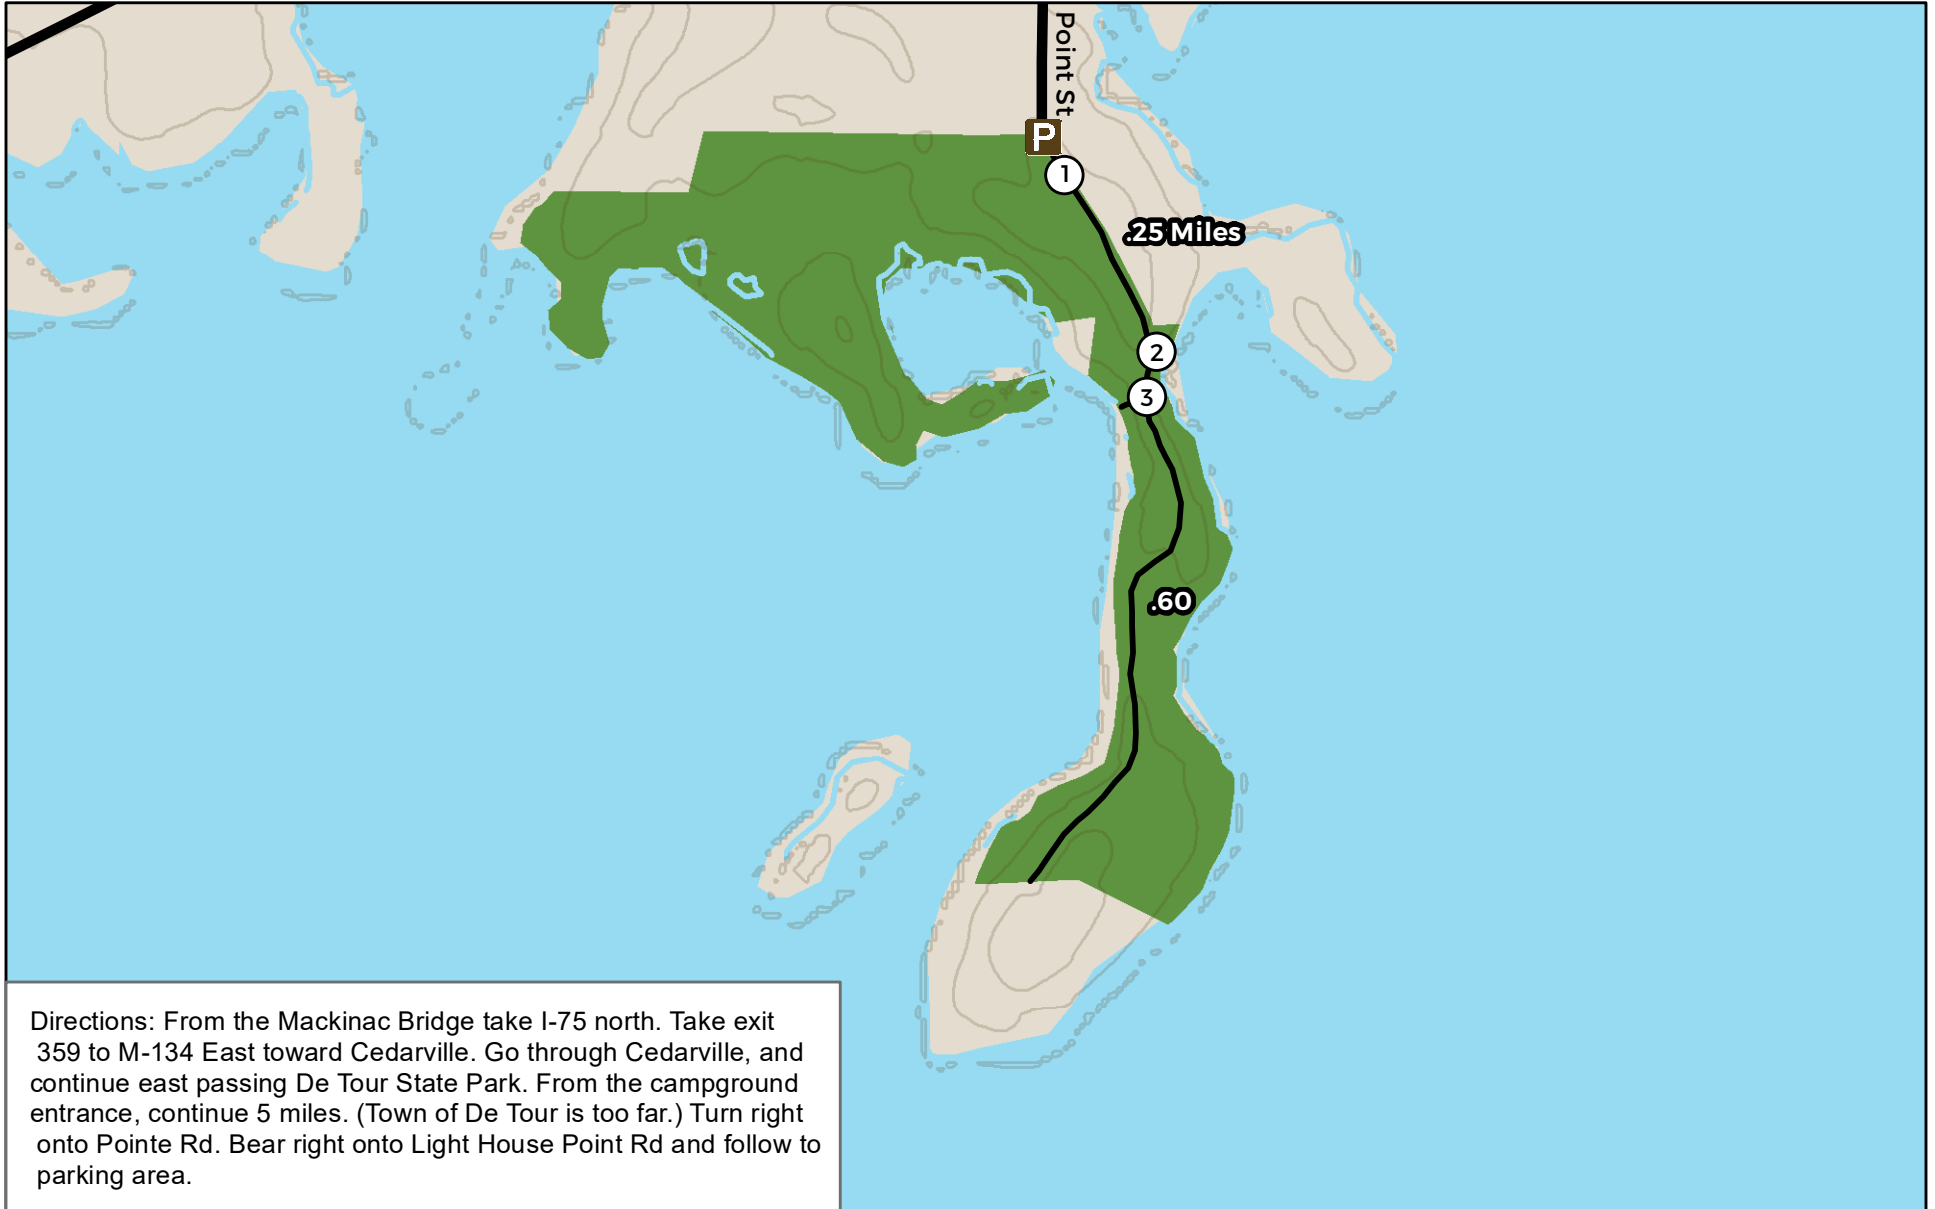

# Detour Peninsula Nature Preserve

A property of Little Traverse Conservancy

Powell Rd Harbor Springs, Michigan

231.347.0991 ltc@landtrust.org www.landtrust.org

This map is a product of the Geographic Information System of The Little Traverse Conservancy. Source data obtained from: field surveys, Global Positioning System (GPS). Boundary lines and trail locations are approximate.