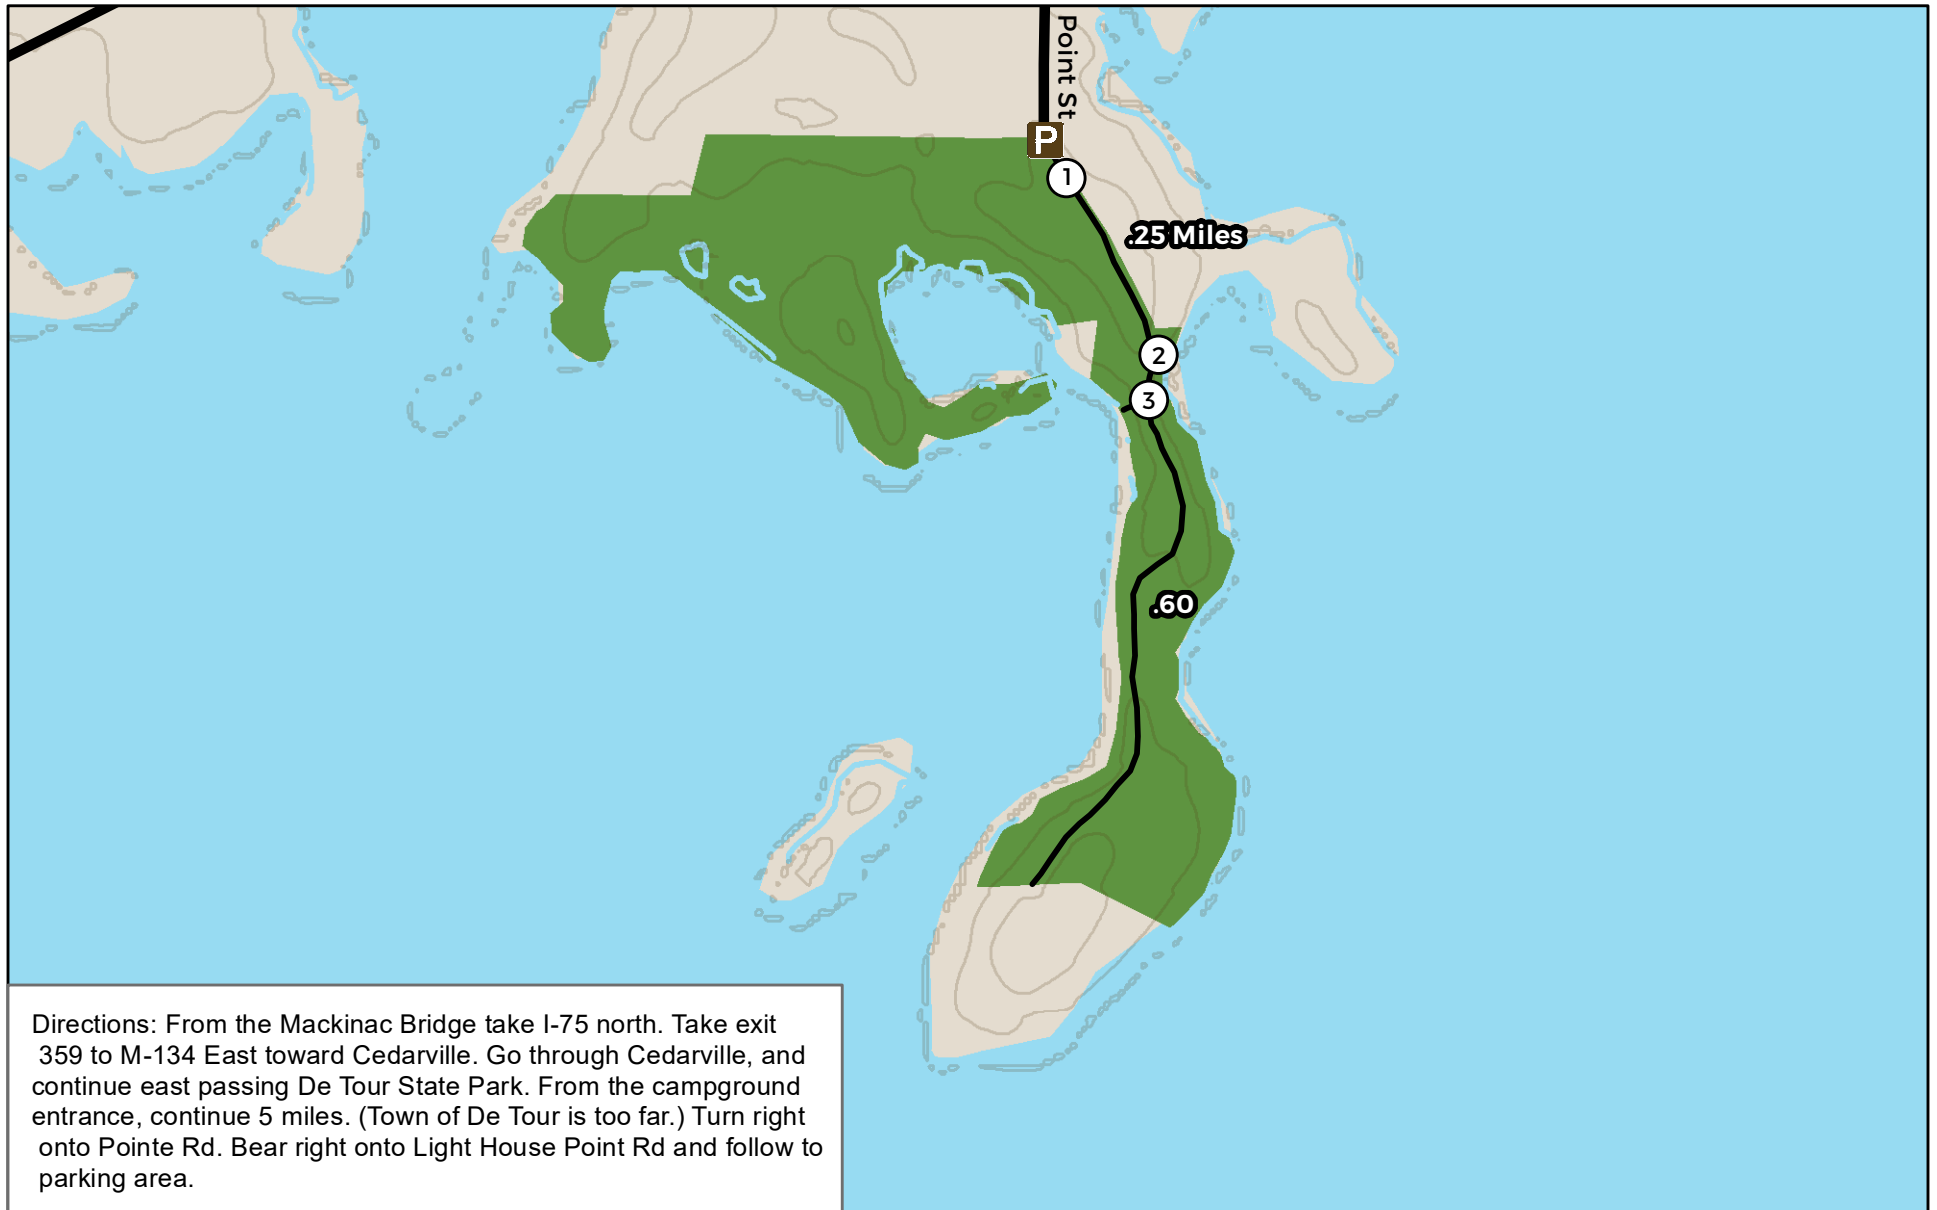

Detour Peninsula Nature Preserve

A property of Little Traverse Conservancy

Powell Rd Harbor Springs, Michigan

231.347.0991 ltc@landtrust.org www.landtrust.org

This map is a product of the Geographic Information System of The Little Traverse Conservancy. Source data obtained from: field surveys, Global Positioning System (GPS). Boundary lines and trail locations are approximate.