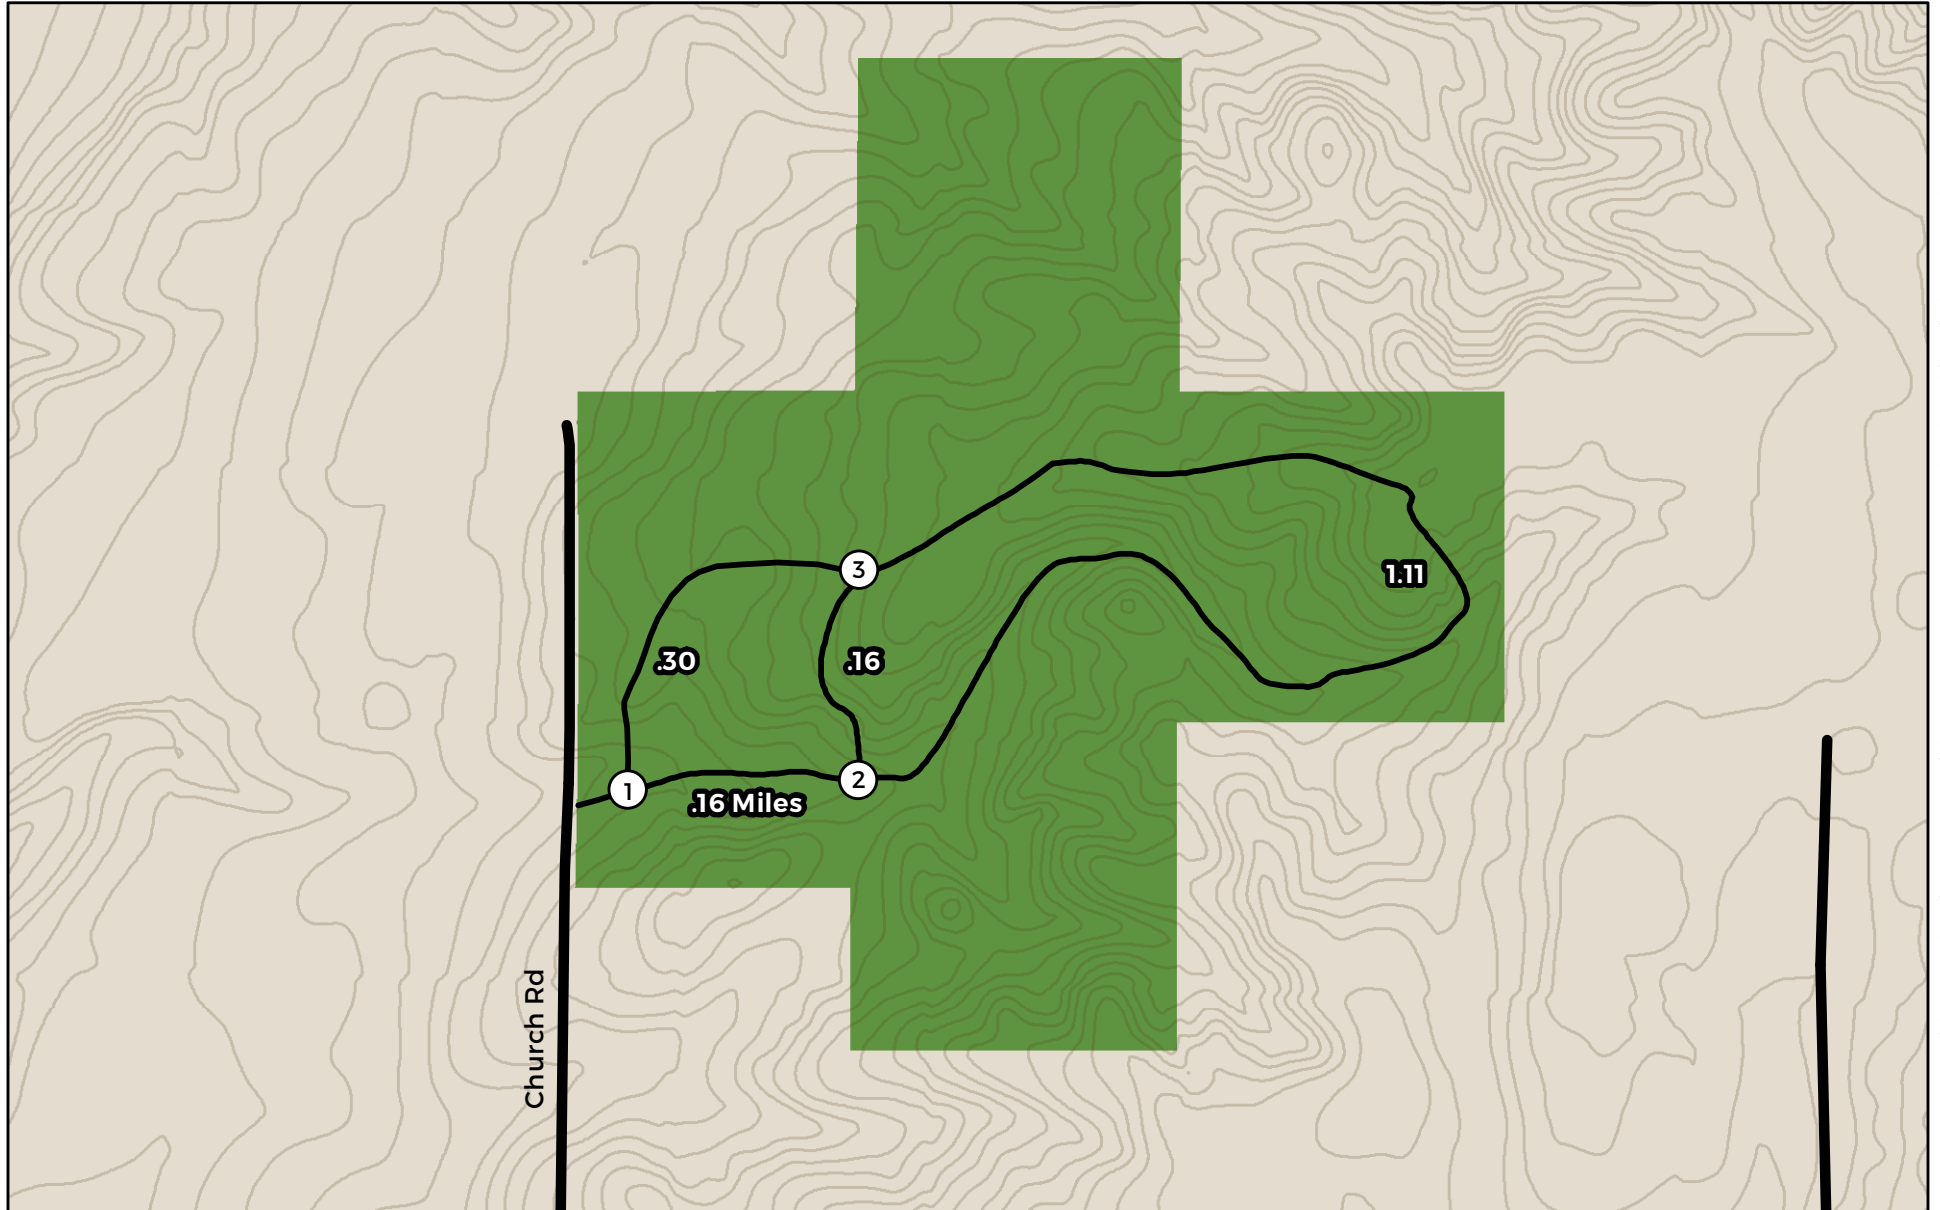

Elmer Johnston Nature Preserve

A property of Little Traverse Conservancy

Powell Rd Harbor Springs, Michigan

231.347.0991 ltc@landtrust.org www.landtrust.org

This map is a product of the Geographic Information System of The Little Traverse Conservancy. Source data obtained from: field surveys, Global Positioning System (GPS). Boundary lines and trail locations are approximate.