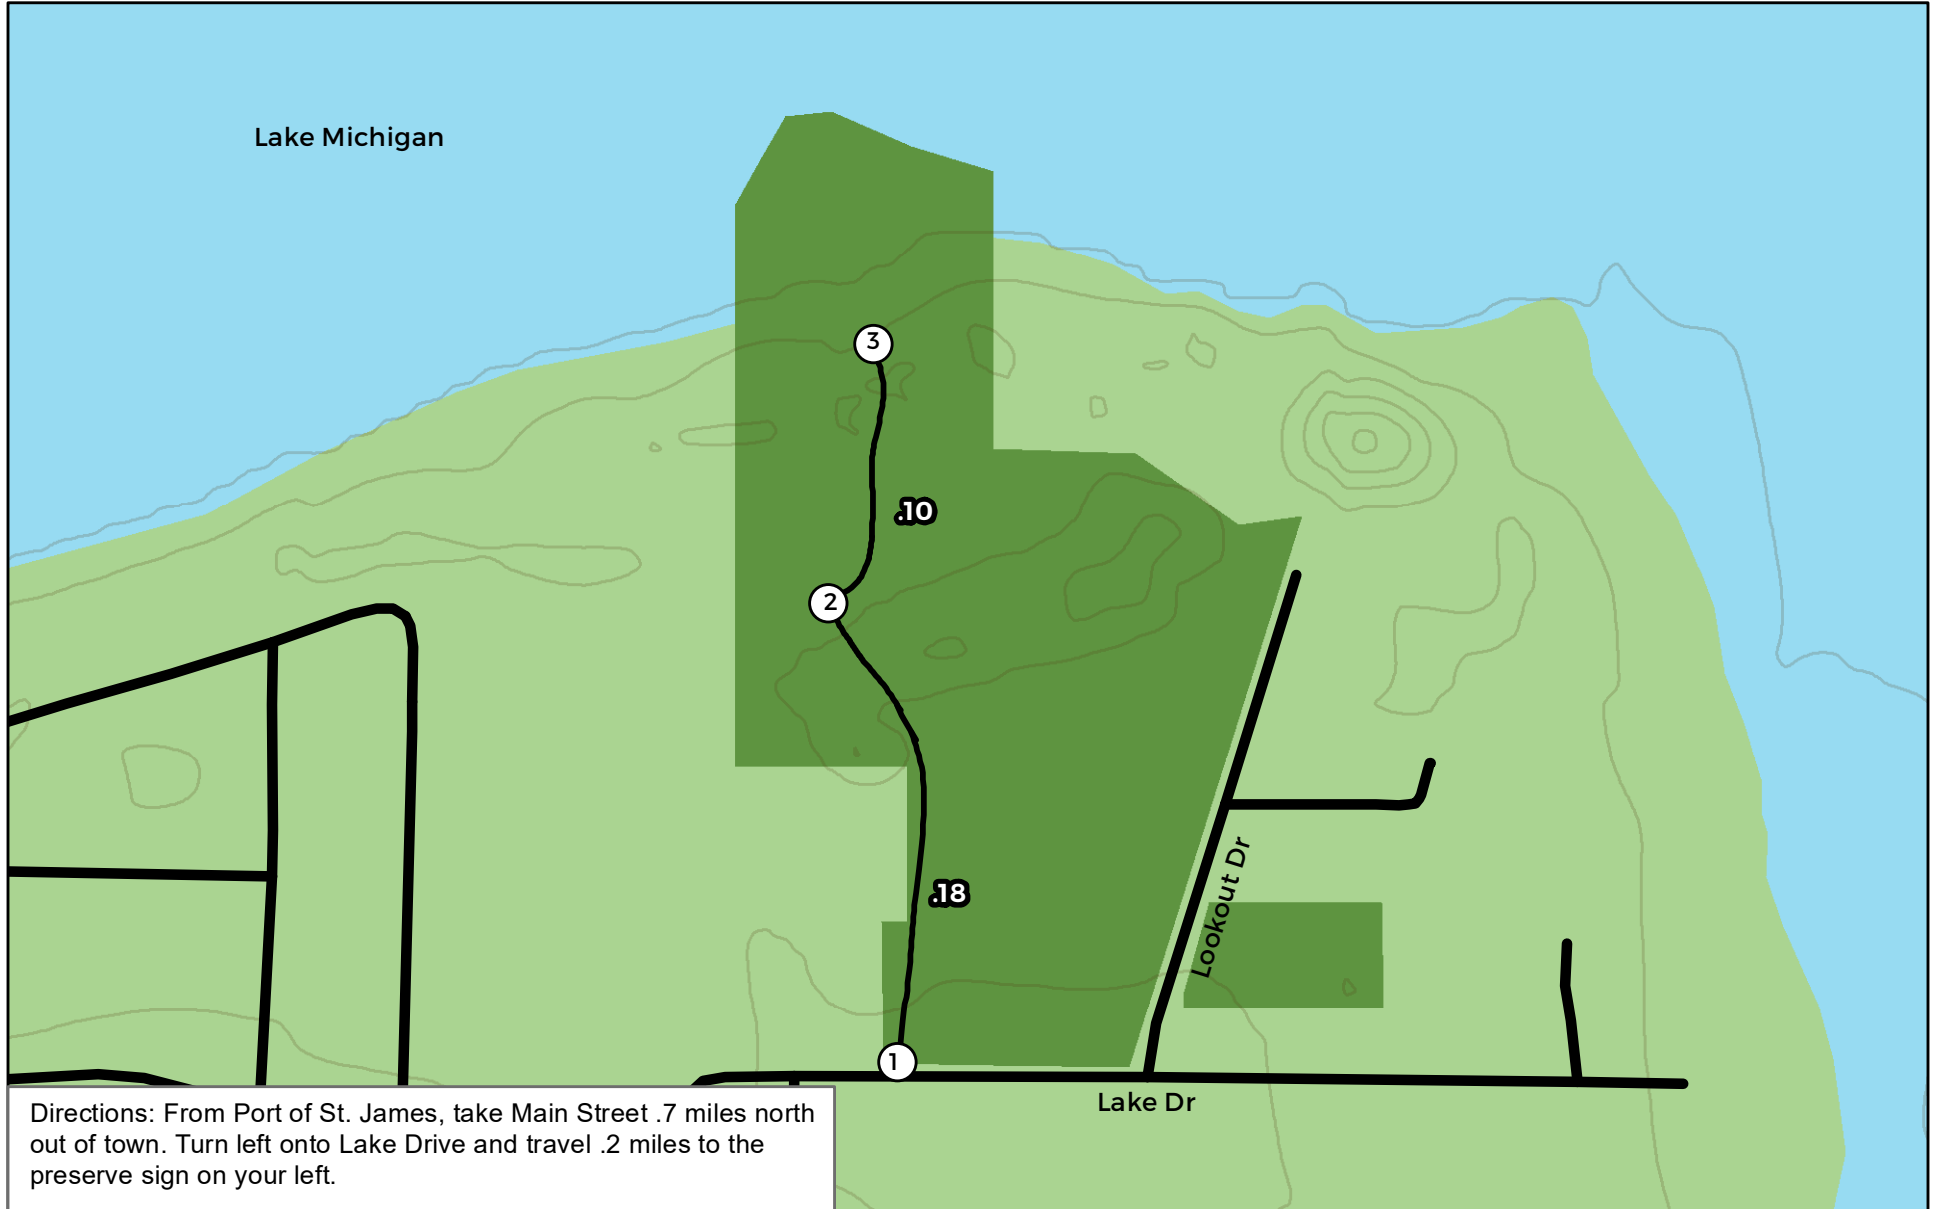

# George & Althea Petritz Nature Preserve

A property of Little Traverse Conservancy

Powell Rd Harbor Springs, Michigan

231.347.0991 ltc@landtrust.org www.landtrust.org

This map is a product of the Geographic Information System of The Little Traverse Conservancy. Source data obtained from: field surveys, Global Positioning System (GPS). Boundary lines and trail locations are approximate.