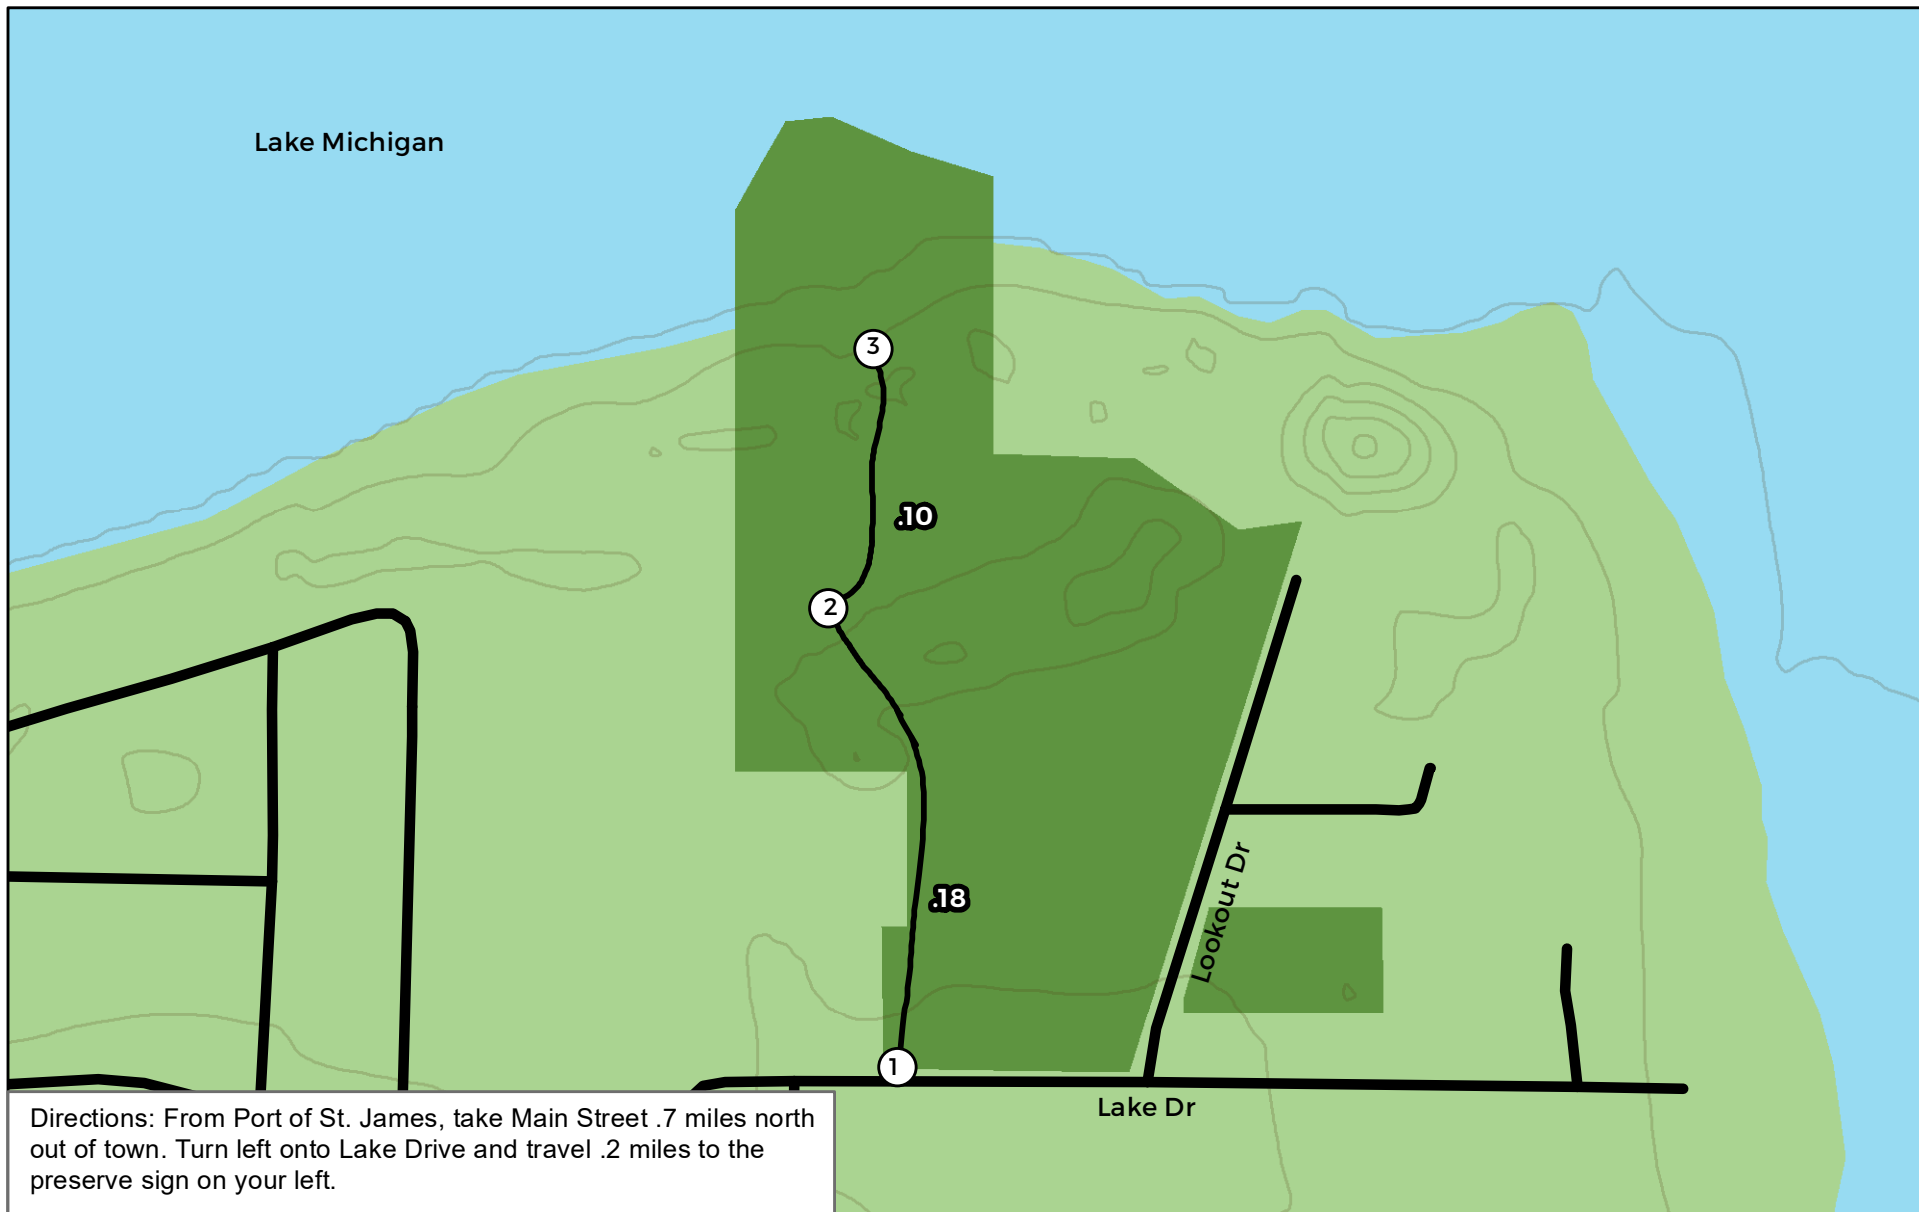

# George & Althea Petritz Nature Preserve

A property of Little Traverse Conservancy

Powell Rd Harbor Springs, Michigan

231.347.0991 ltc@landtrust.org www.landtrust.org

This map is a product of the Geographic Information System of The Little Traverse Conservancy. Source data obtained from: field surveys, Global Positioning System (GPS). Boundary lines and trail locations are approximate.