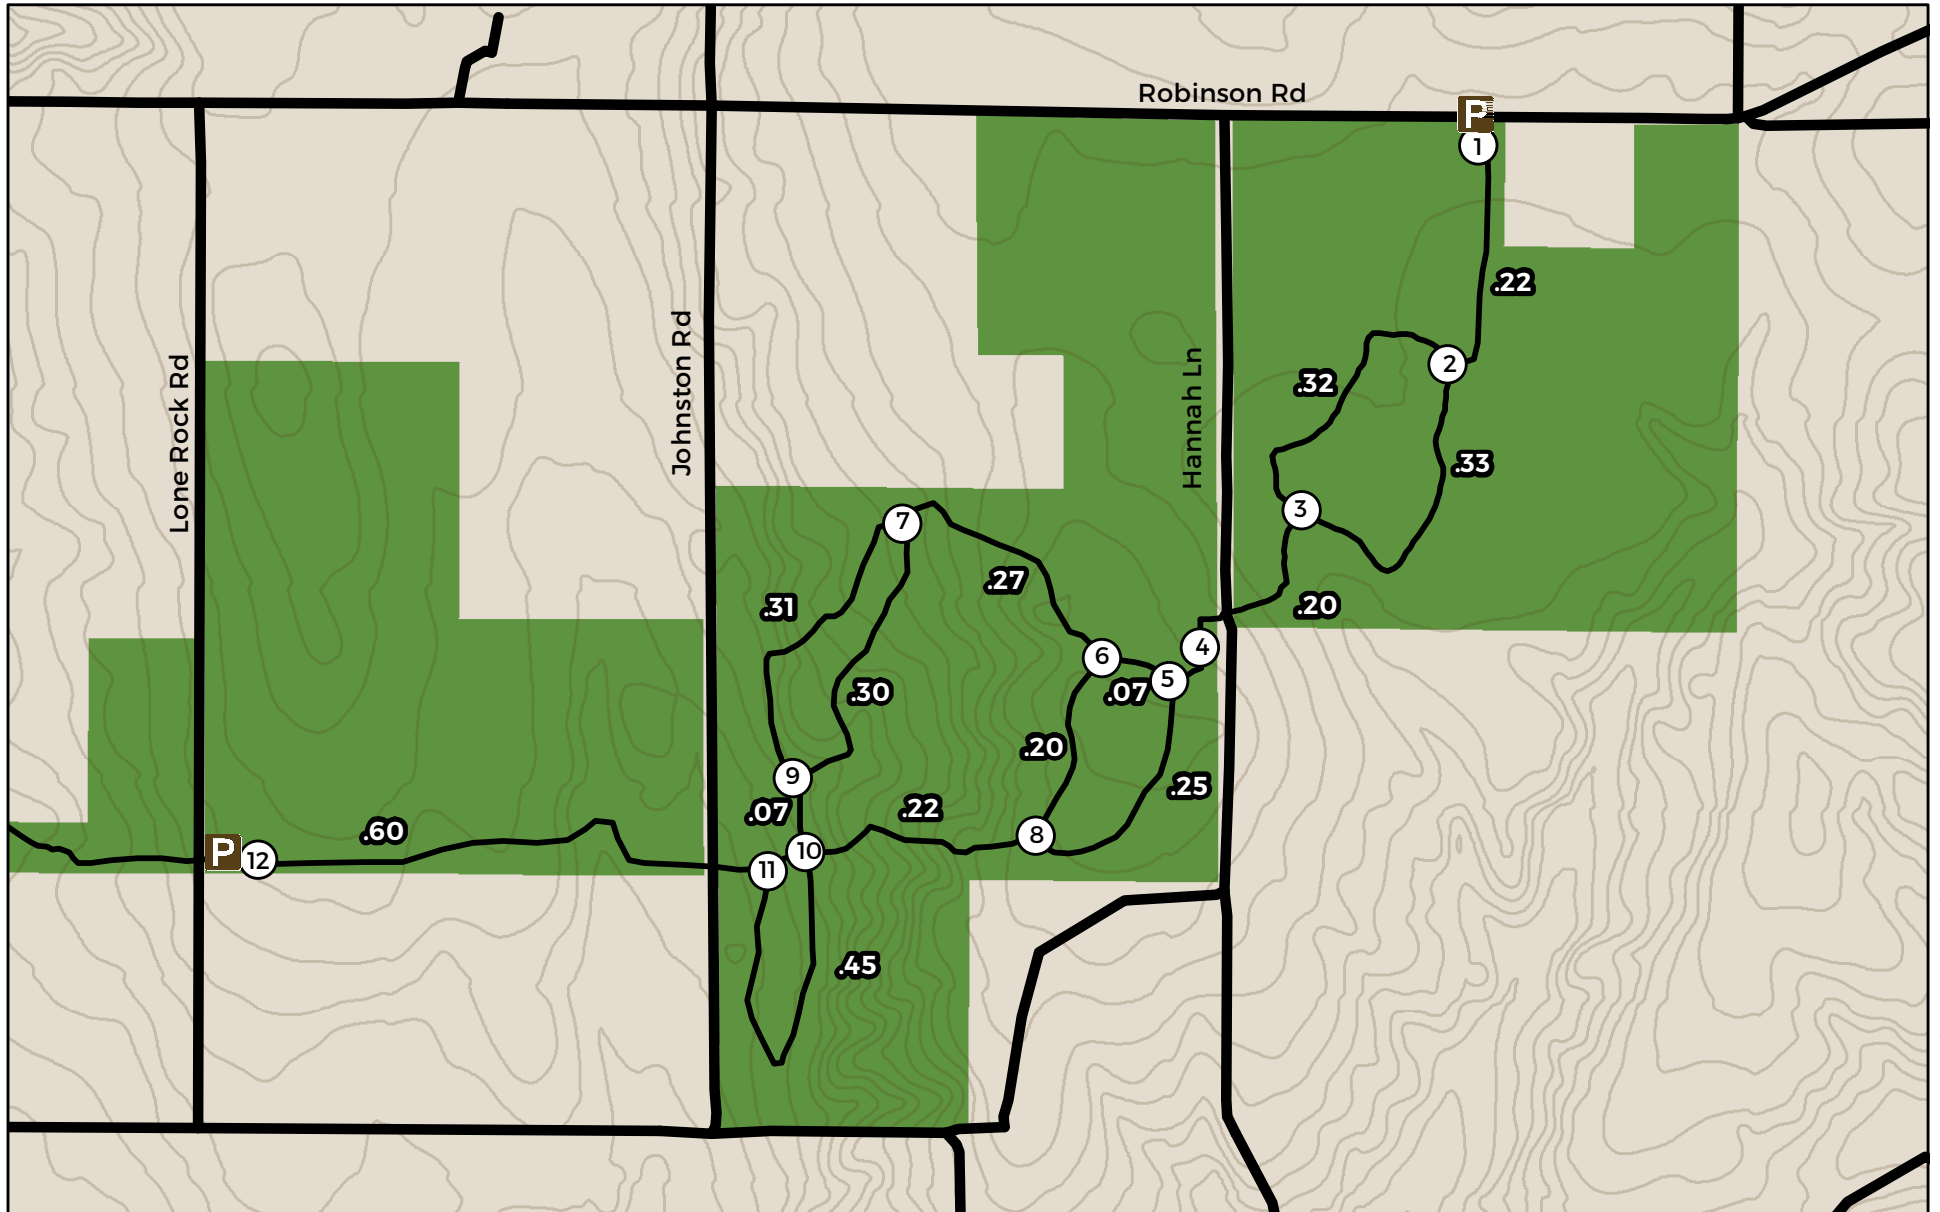

Goodhart Farms Nature Preserve East

A property of Little Traverse Conservancy

3264 Powell Rd Harbor Springs, Michigan

231.347.0991 ltc@landtrust.org www.landtrust.org

This map is a product of the Geographic Information System of The Little Traverse Conservancy. Source data obtained from: field surveys, Global Positioning System (GPS). Boundary lines and trail locations are approximate.