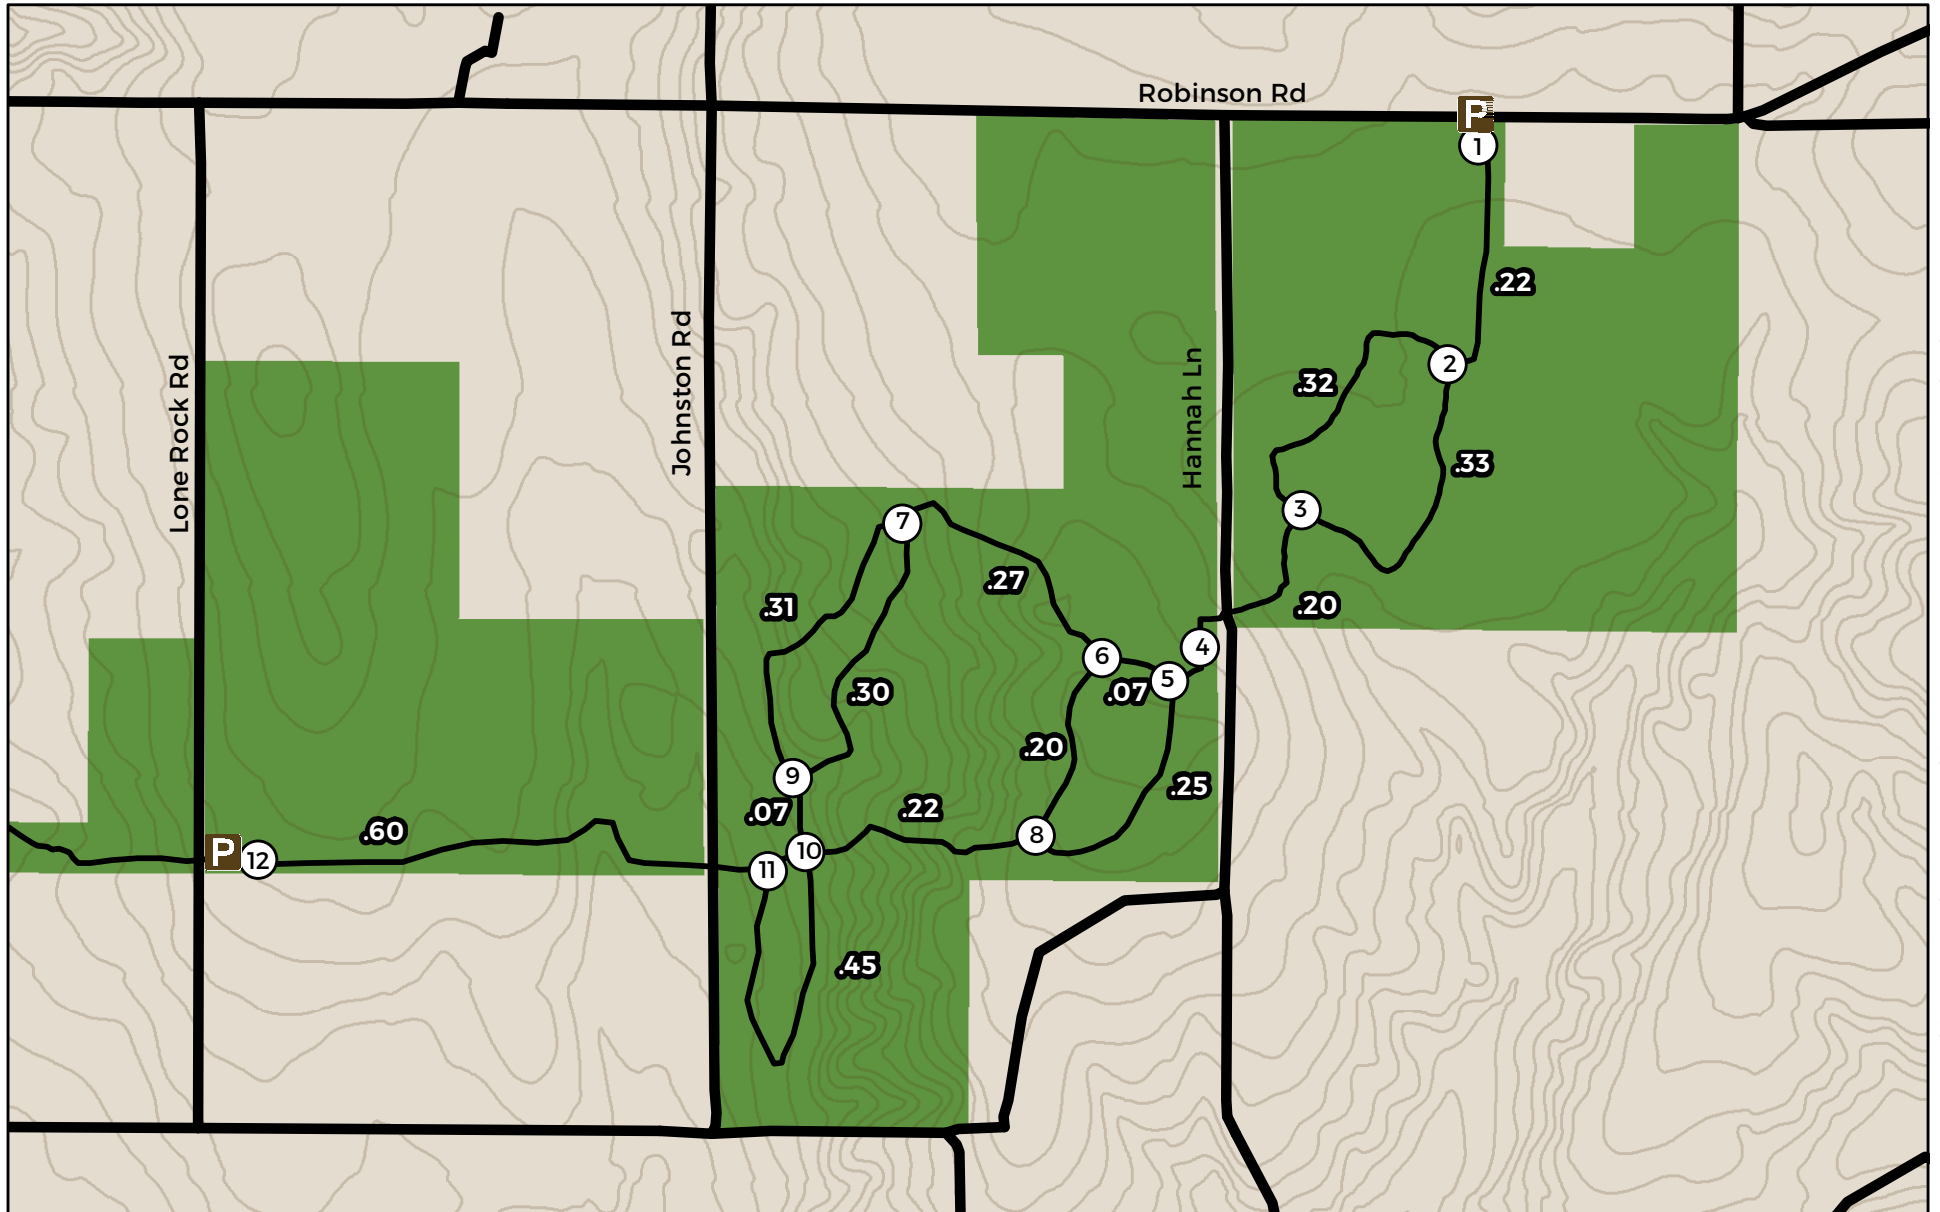

Goodhart Farms Nature Preserve East

A property of Little Traverse Conservancy

3264 Powell Rd Harbor Springs, Michigan

231.347.0991 ltc@landtrust.org www.landtrust.org

This map is a product of the Geographic Information System of The Little Traverse Conservancy. Source data obtained from field surveys, Global Positioning System (GPS). Boundary lines and trail locations are approximate.