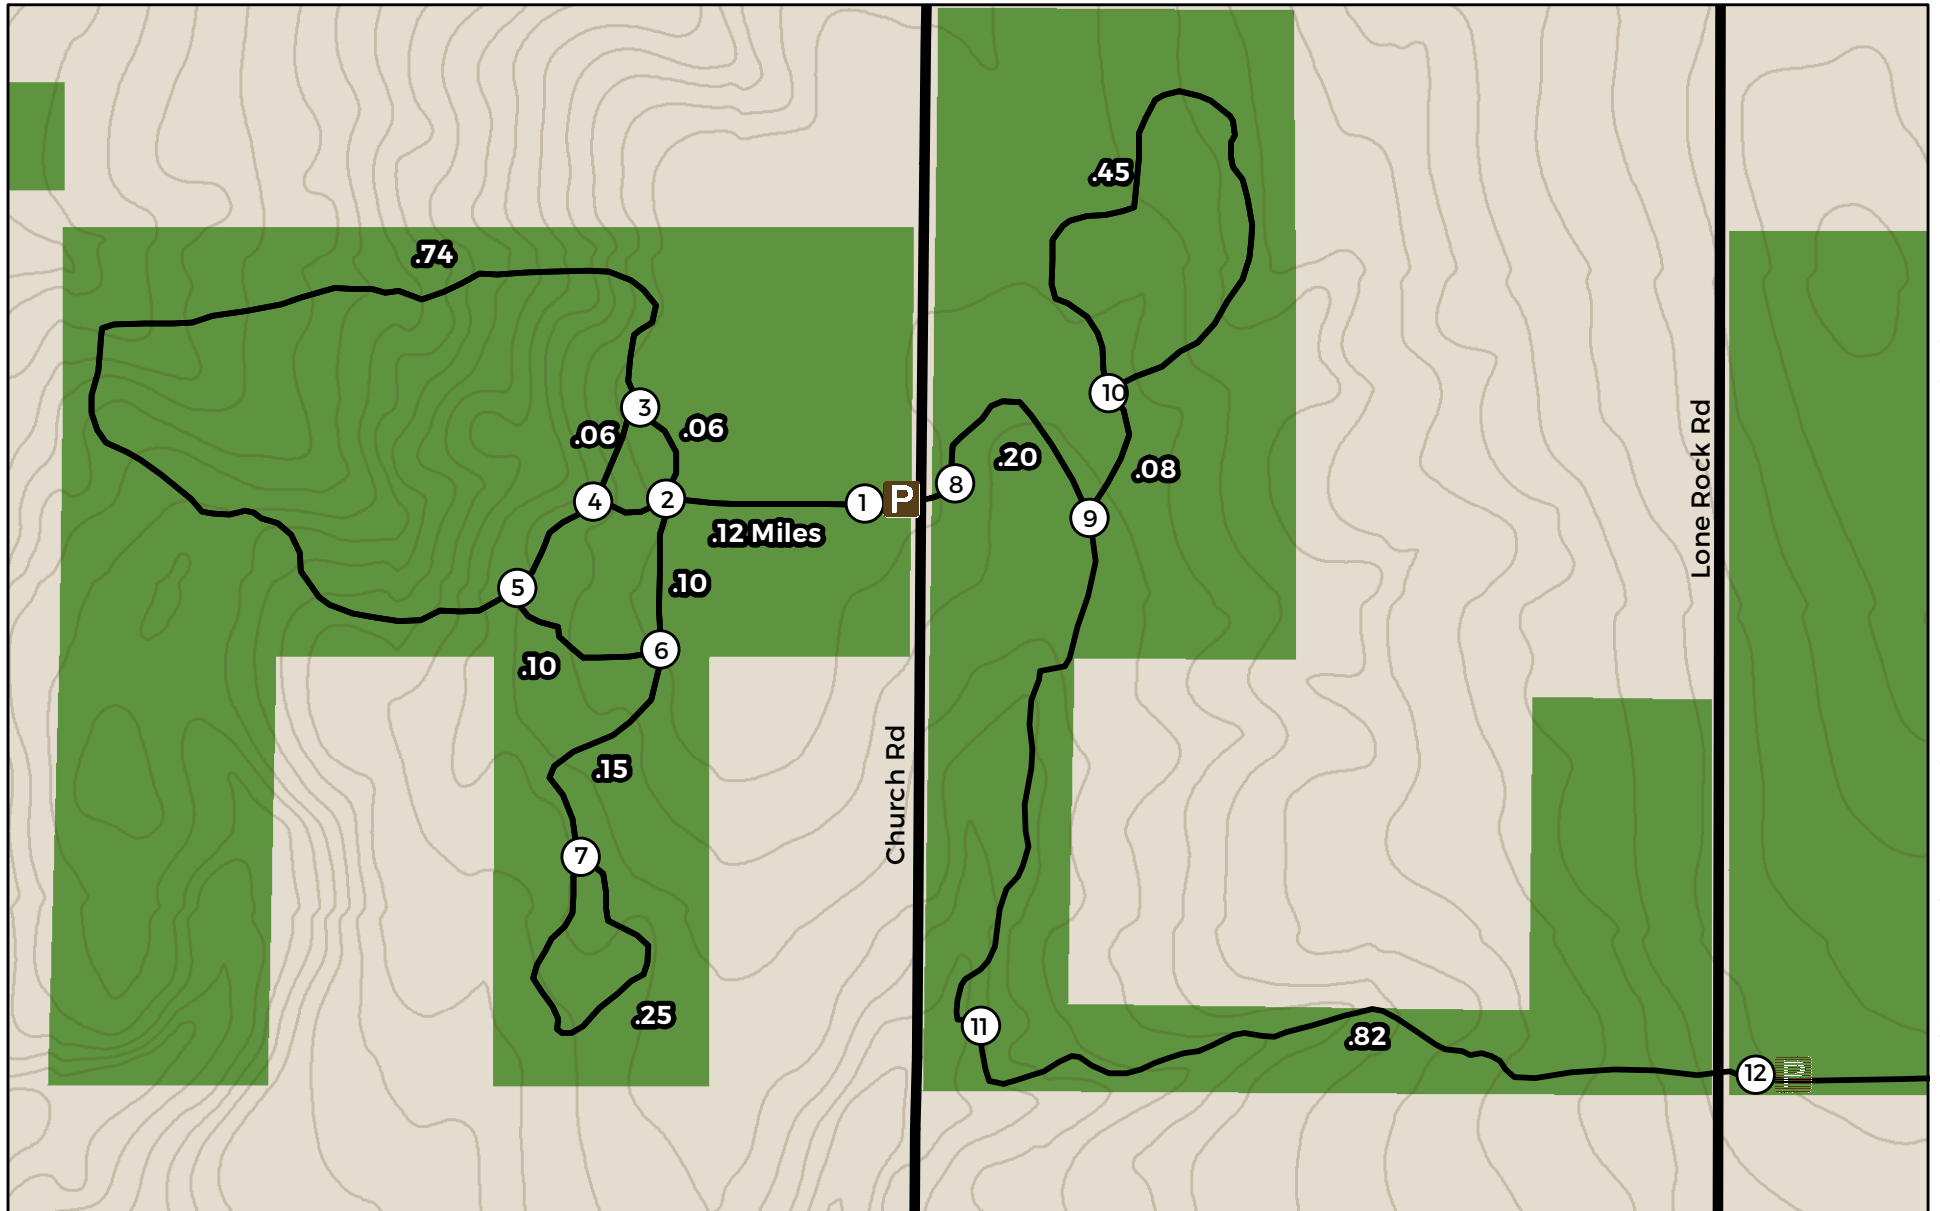

Goodhart Farms Nature Preserve West

A property of Little Traverse Conservancy

3264 Powell Rd Harbor Springs, Michigan

231.347.0991 ltc@landtrust.org www.landtrust.org

This map is a product of the Geographic Information System of The Little Traverse Conservancy. Source data obtained from: field surveys, Global Positioning System (GPS). Boundary lines and trail locations are approximate.