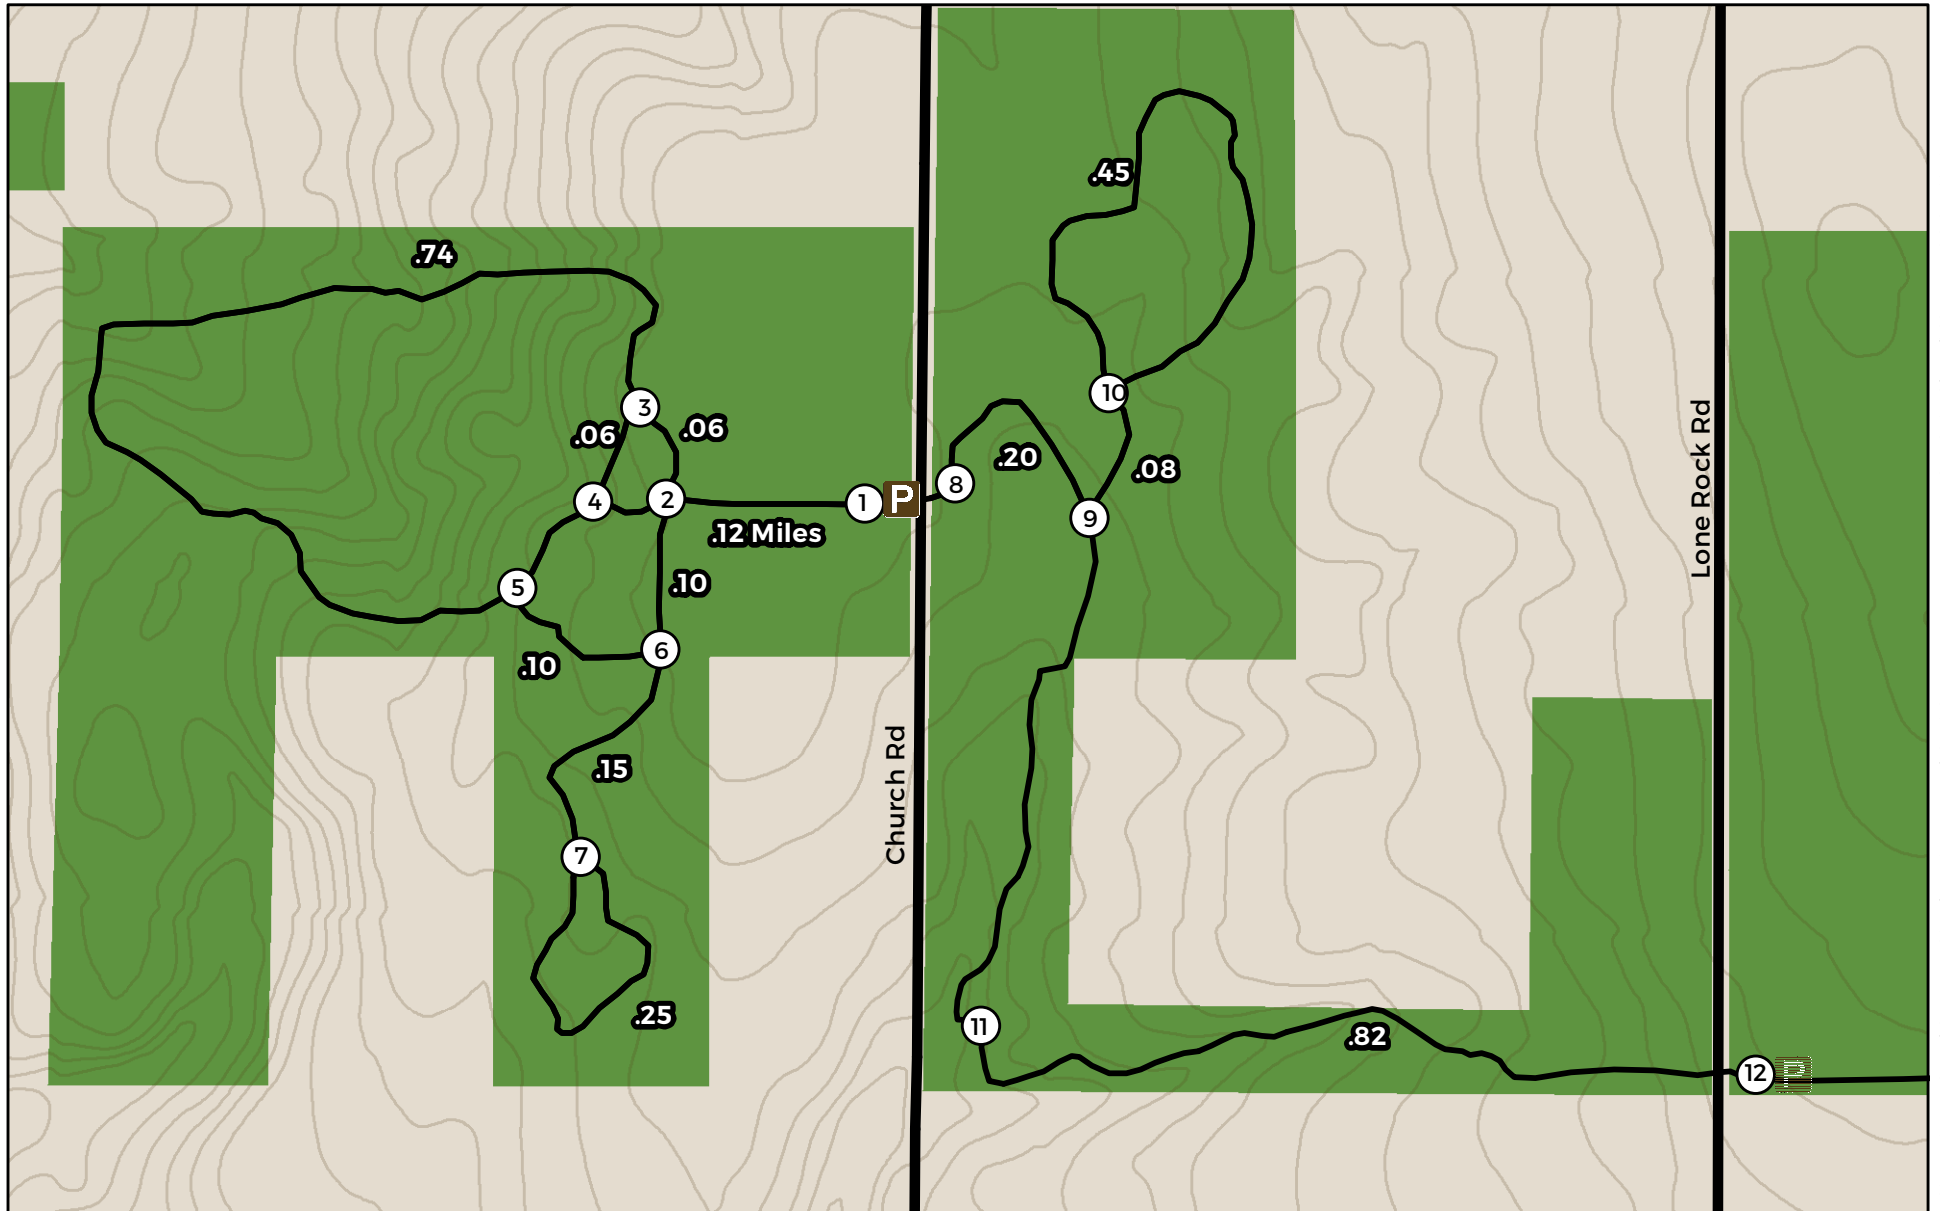

Goodhart Farms Nature Preserve West

A property of Little Traverse Conservancy

3264 Powell Rd Harbor Springs, Michigan

231.347.0991 ltc@landtrust.org www.landtrust.org

This map is a product of the Geographic Information System of The Little Traverse Conservancy. Source data obtained from: field surveys, Global Positioning System (GPS). Boundary lines and trail locations are approximate.