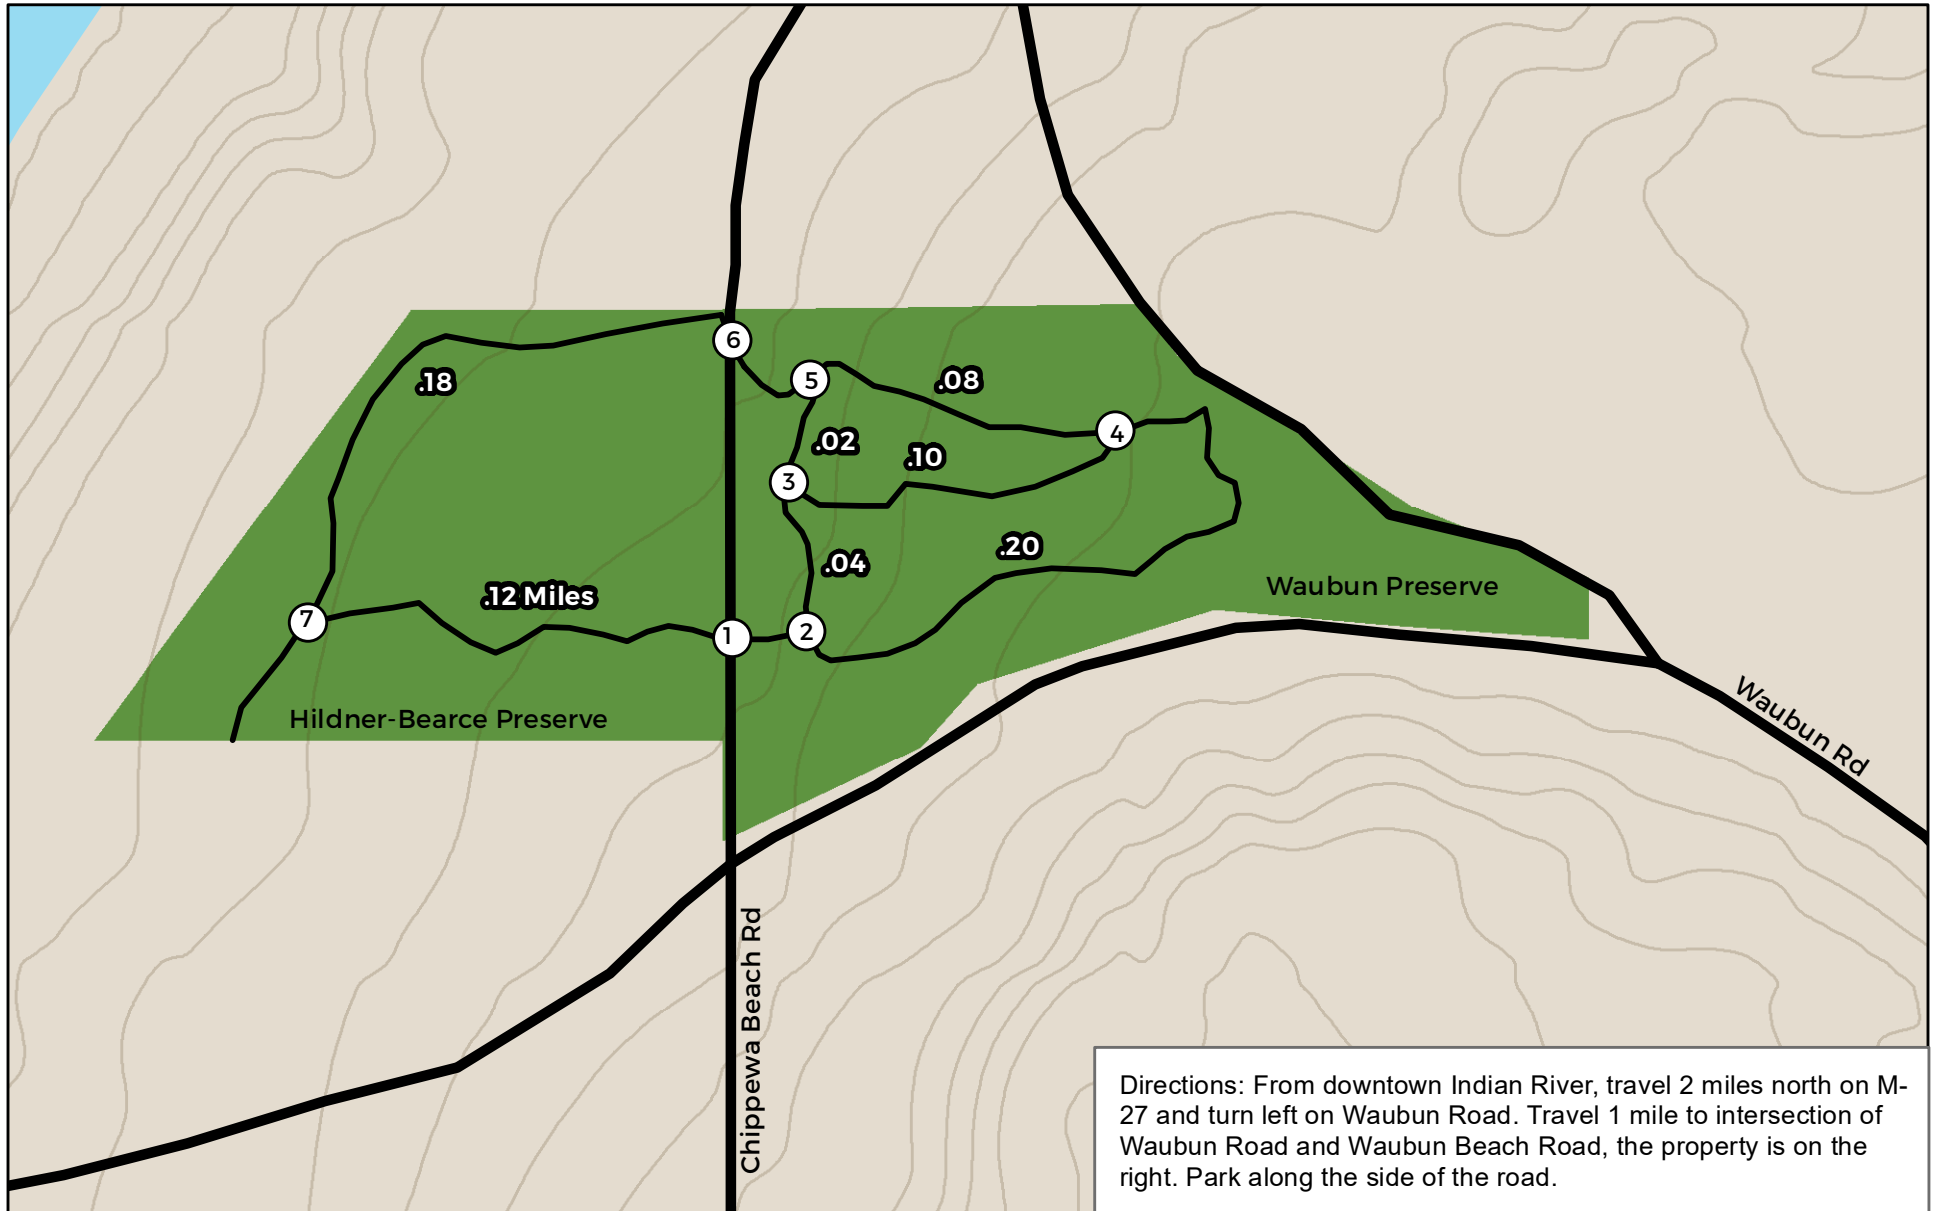

Hildner-Bearce/Waubun Nature Preserves

A property of Little Traverse Conservancy

Powell Rd Harbor Springs, Michigan

231.347.0991 ltc@landtrust.org www.landtrust.org

Directions: From downtown Indian River, travel 2 miles north on M-27 and turn left on Waubun Road. Travel 1 mile to intersection of Waubun Road and Waubun Beach Road, the property is on the right. Park along the side of the road.

This map is a product of the Geographic Information System of The Little Traverse Conservancy. Source data obtained from: field surveys, Global Positioning System (GPS). Boundary lines and trail locations are approximate.