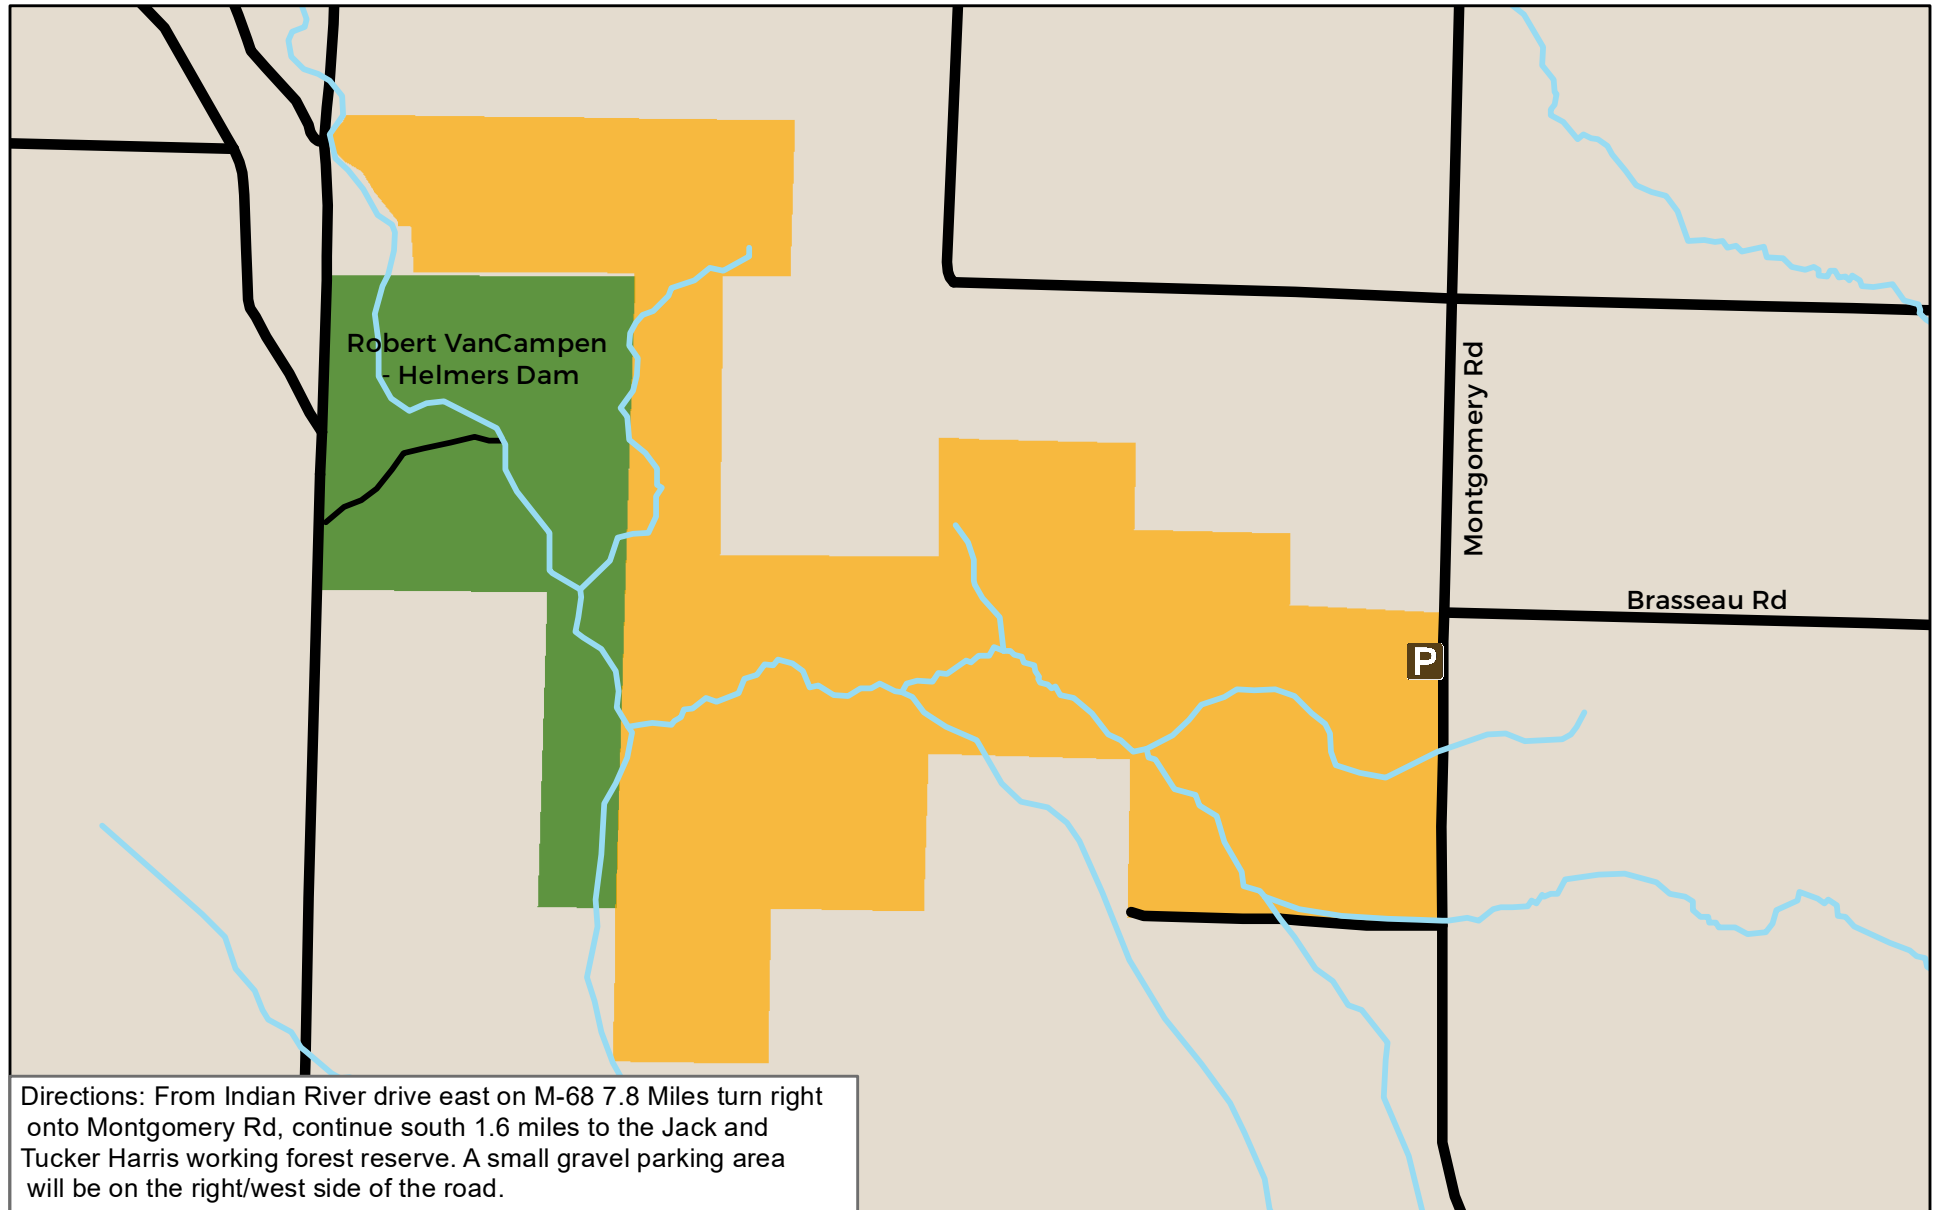

Jack and Tucker Harris Working Forest Reserve

A property of Little Traverse Conservancy

Powell Rd Harbor Springs, Michigan

231.347.0991 ltc@landtrust.org www.landtrust.org

This map is a product of the Geographic Information System of The Little Traverse Conservancy. Source data obtained from: field surveys, Global Positioning System (GPS). Boundary lines and trail locations are approximate.