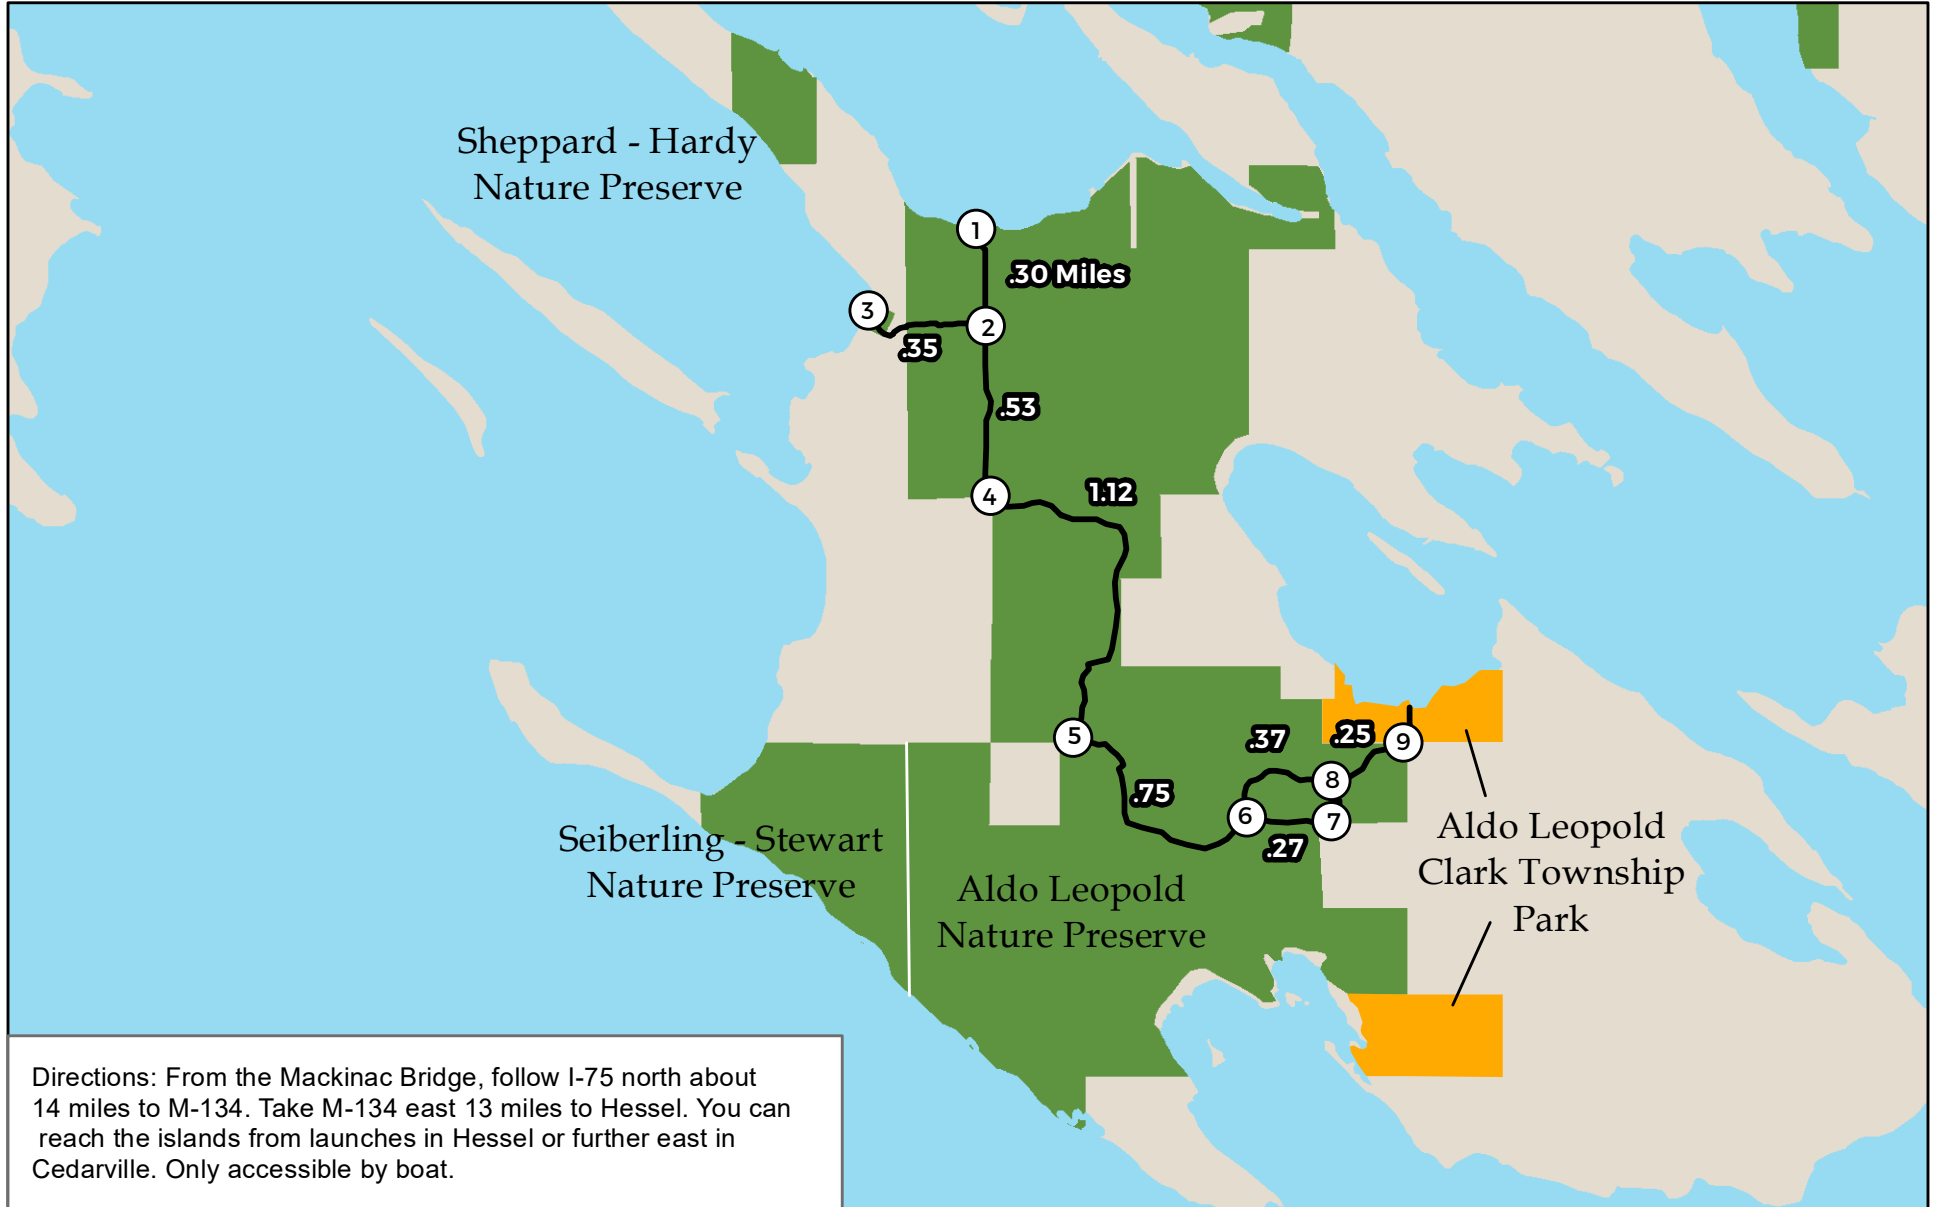

# Marquette Island Nature Preserves

A property of Little Traverse Conservancy

Powell Rd Harbor Springs, Michigan

231.347.0991 ltc@landtrust.org www.landtrust.org

This map is a product of the Geographic Information System of The Little Traverse Conservancy. Source data obtained from: field surveys, Global Positioning System (GPS). Boundary lines and trail locations are approximate.