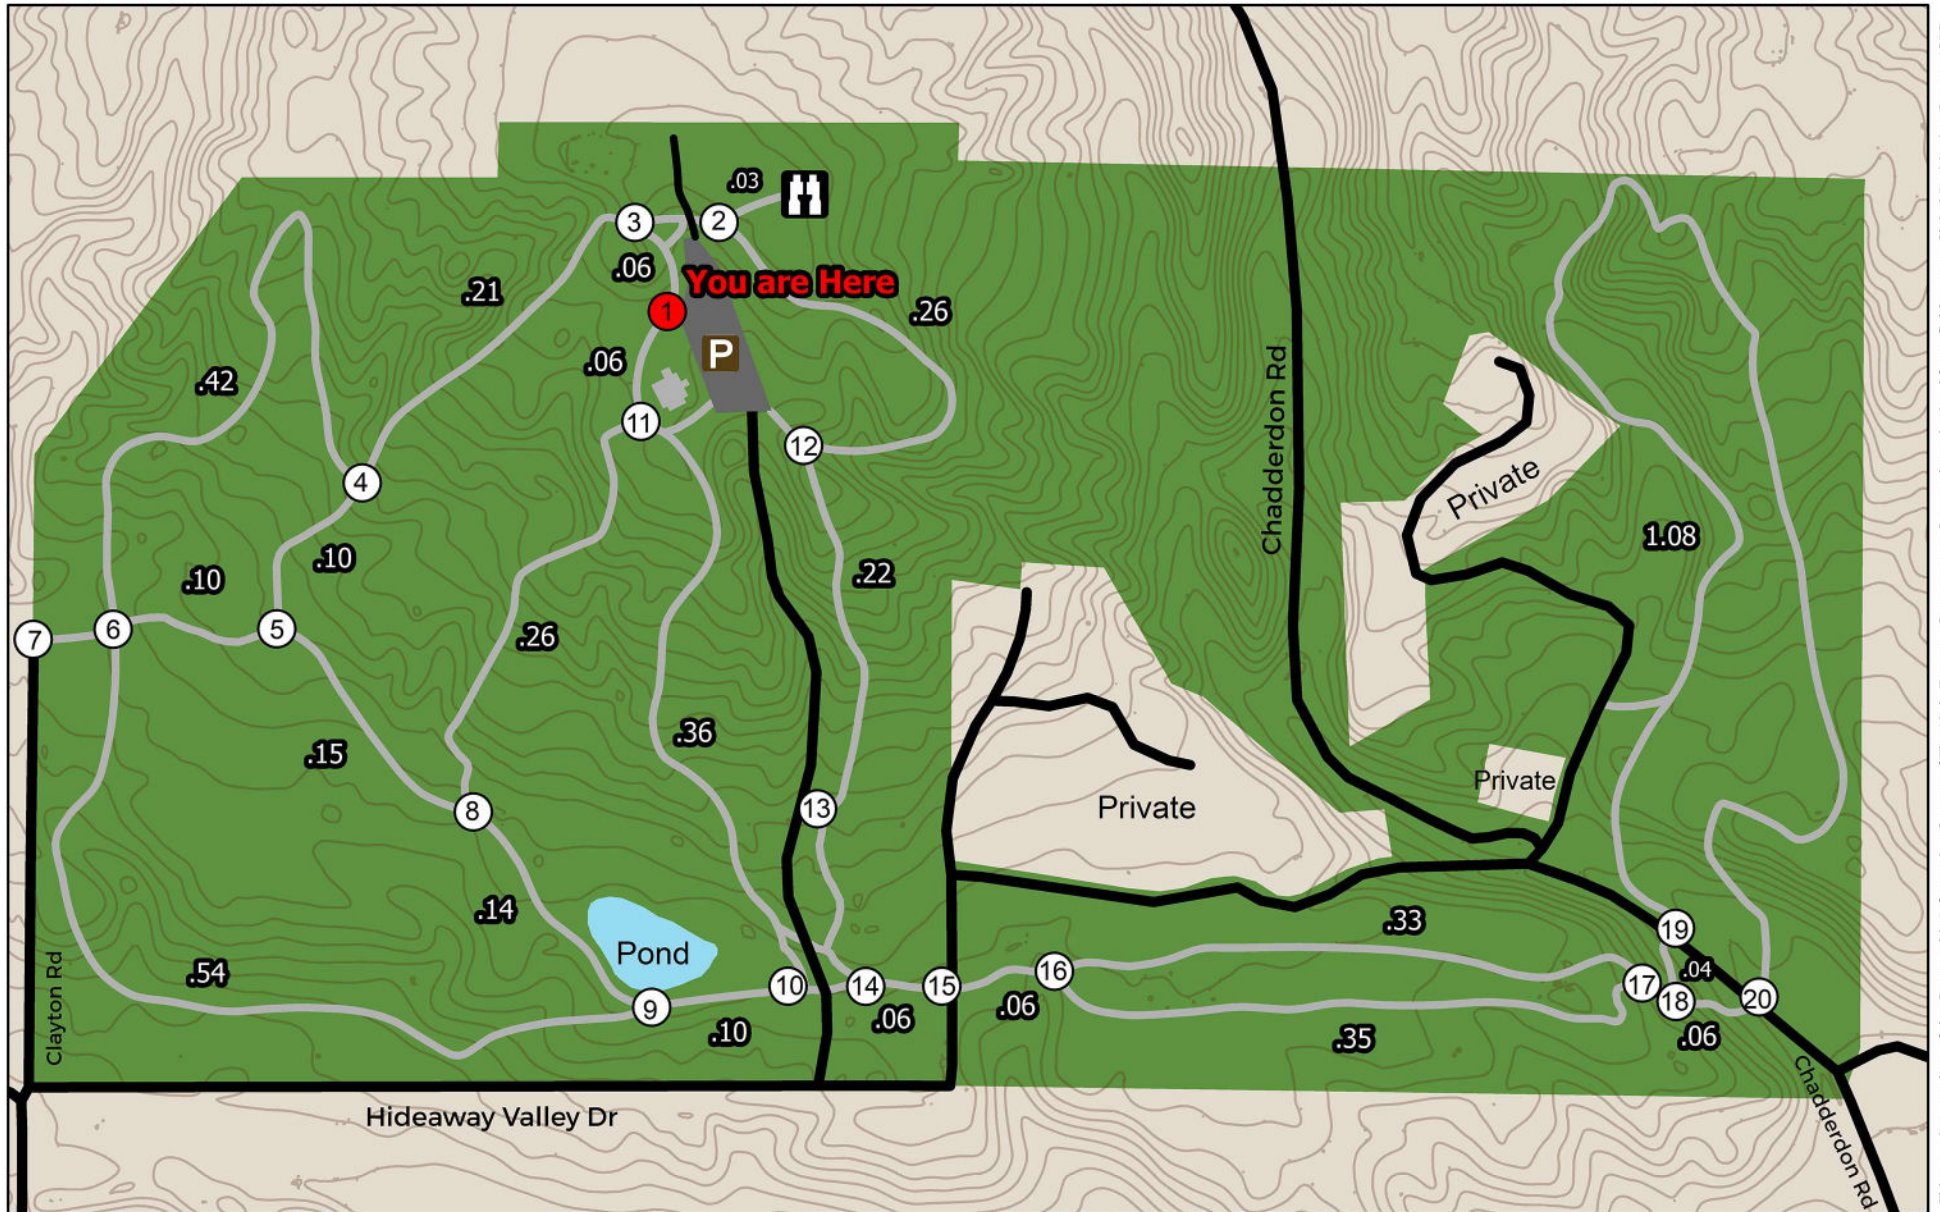

Offield Family Viewlands

A property of Little Traverse Conservancy

3264 Powell Rd Harbor Springs, Michigan

231.347.0991 ltc@landtrust.org www.landtrust.org

This map is a product of the Geographic Information System of The Little Traverse Conservancy. Source data obtained from: field surveys, Global Positioning System (GPS). Boundary lines and trail locations are approximate.