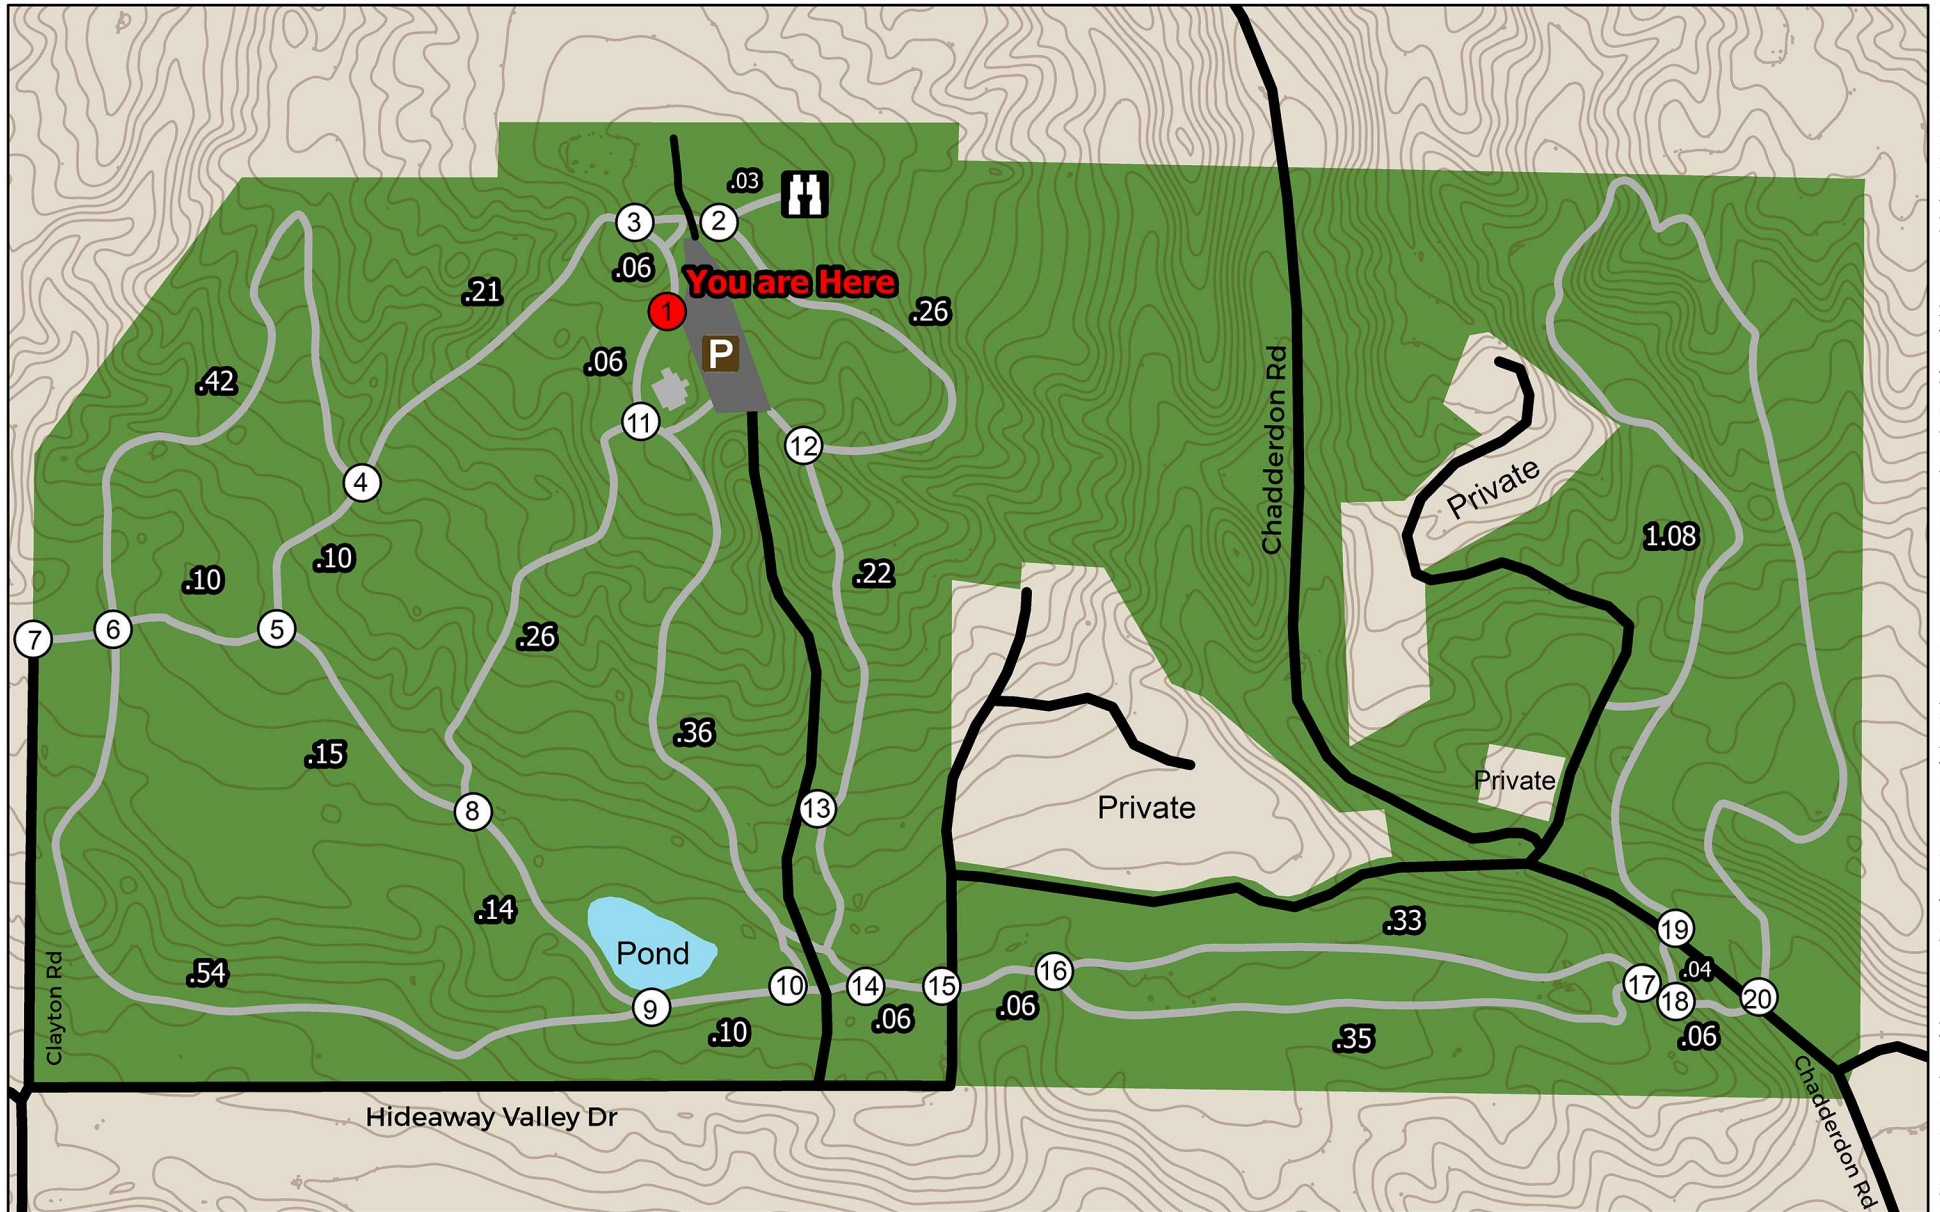

# Offfield Family Viewlands

A property of Little Traverse Conservancy

3264 Powell Rd Harbor Springs, Michigan

231.347.0991 ltc@landtrust.org www.landtrust.org

This map is a product of the Geographic Information System of The Little Traverse Conservancy. Source data obtained from: field surveys, Global Positioning System (GPS). Boundary lines and trail locations are approximate.