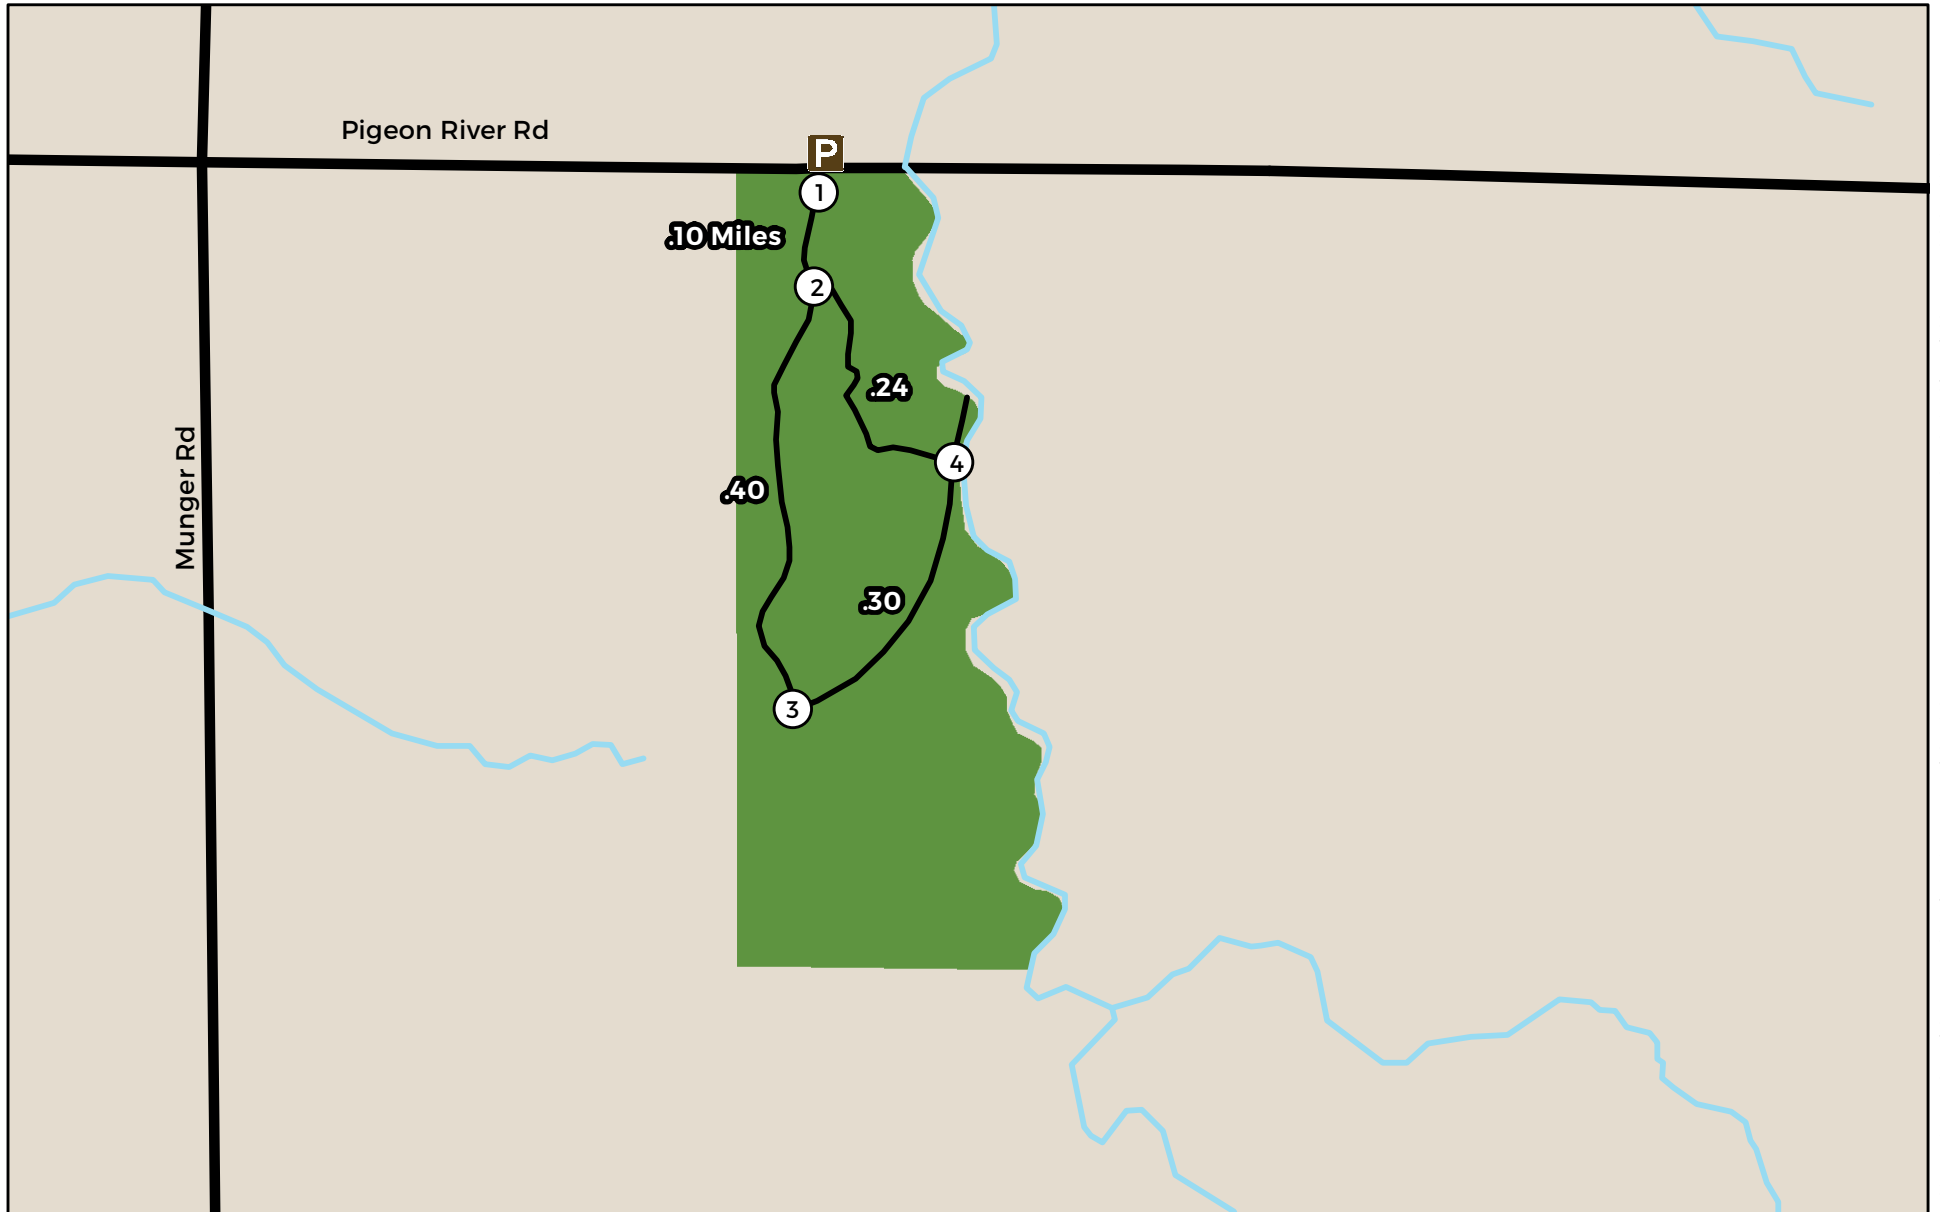

# Reeds Pigeon River Nature Preserves

A property of Little Traverse Conservancy

3264 Powell Rd Harbor Springs, Michigan

231.347.0991 ltc@landtrust.org www.landtrust.org

This map is a product of the Geographic Information System of The Little Traverse Conservancy. Source data obtained from: field surveys, Global Positioning System (GPS). Boundary lines and trail locations are approximate.