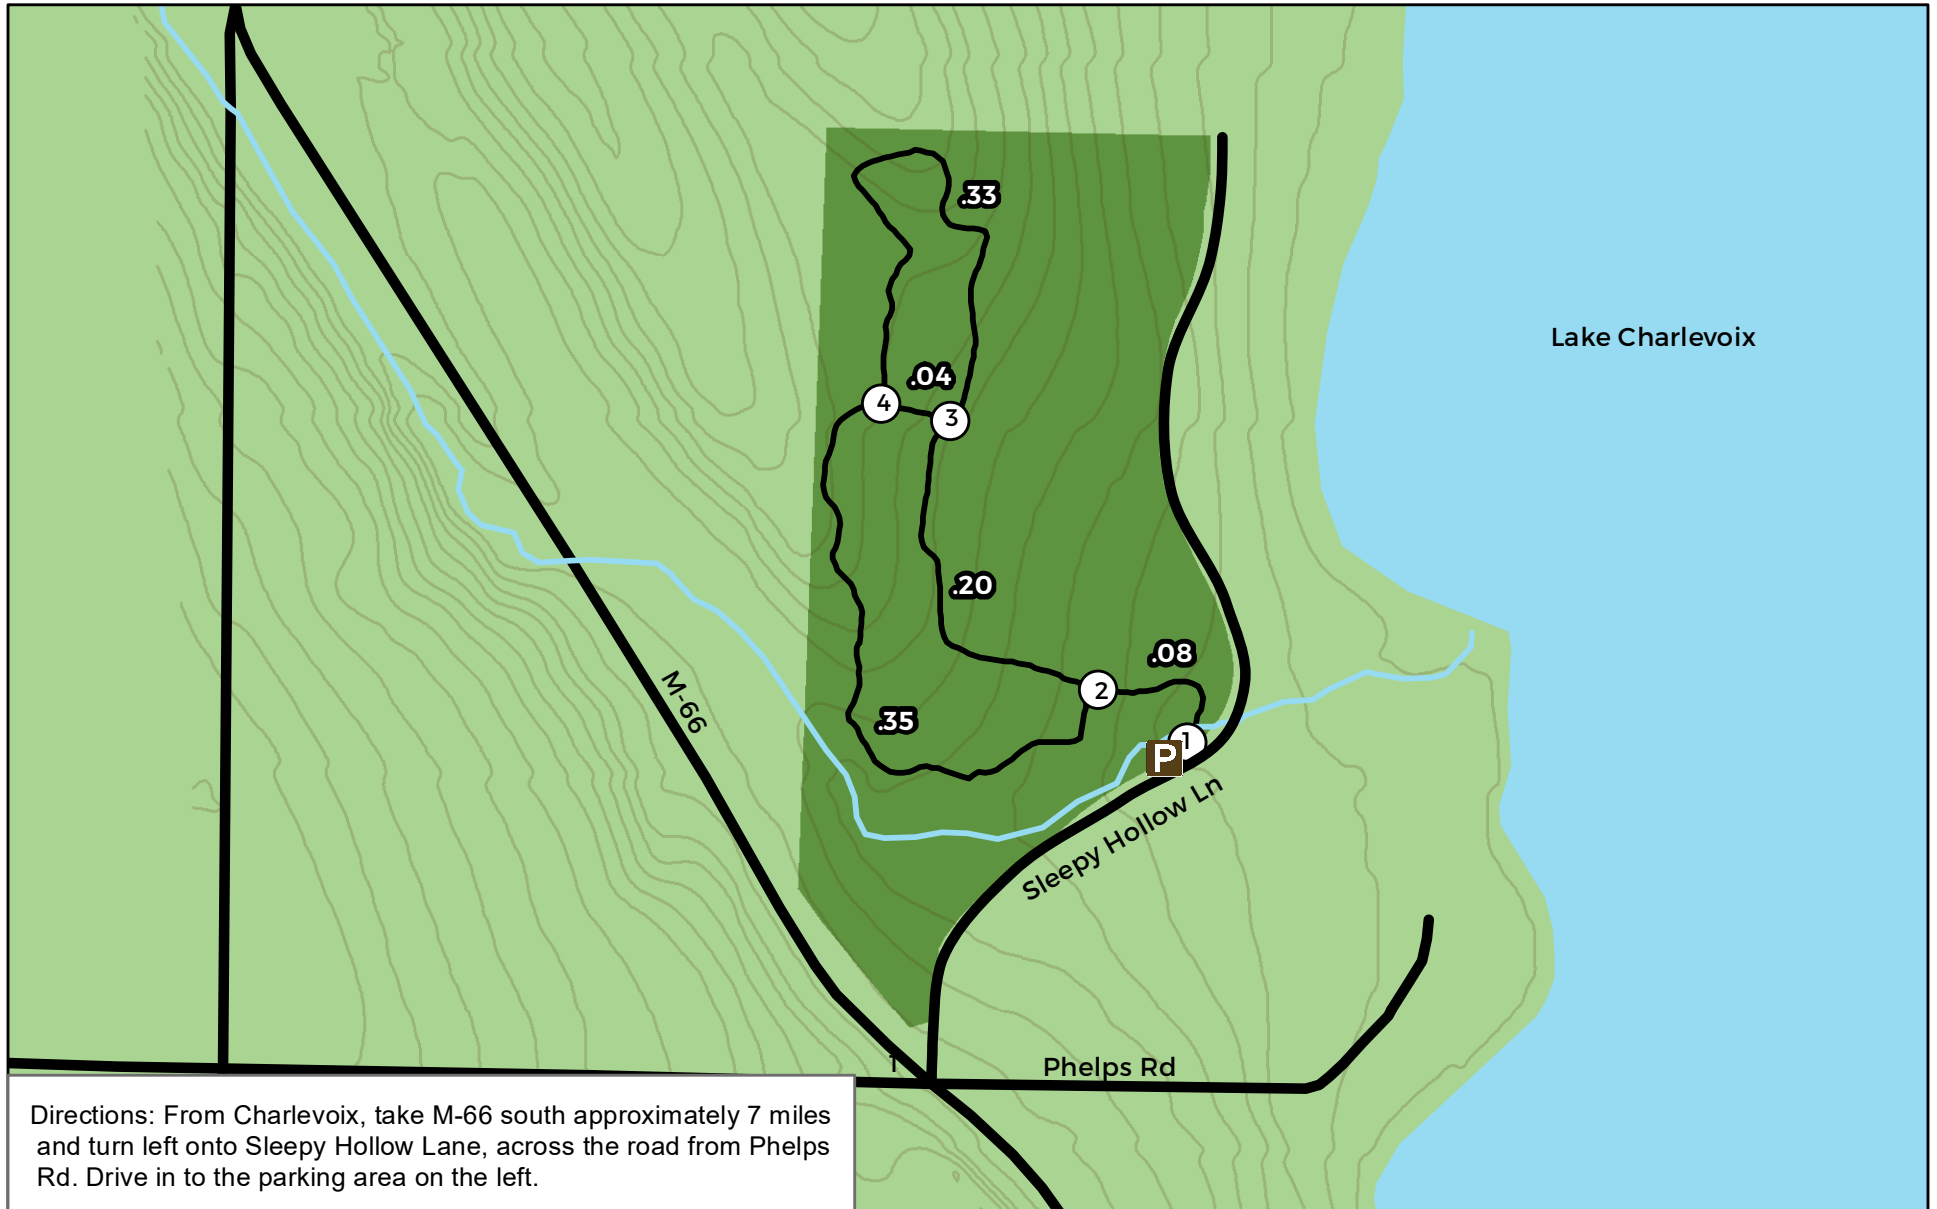

Sleepy Hollow Nature Preserve

A property of Little Traverse Conservancy

Powell Rd Harbor Springs, Michigan

231.347.0991 ltc@landtrust.org www.landtrust.org

Directions: From Charlevoix, take M-66 south approximately 7 miles and turn left onto Sleepy Hollow Lane, across the road from Phelps Rd. Drive in to the parking area on the left.

0 500 1,000 Feet