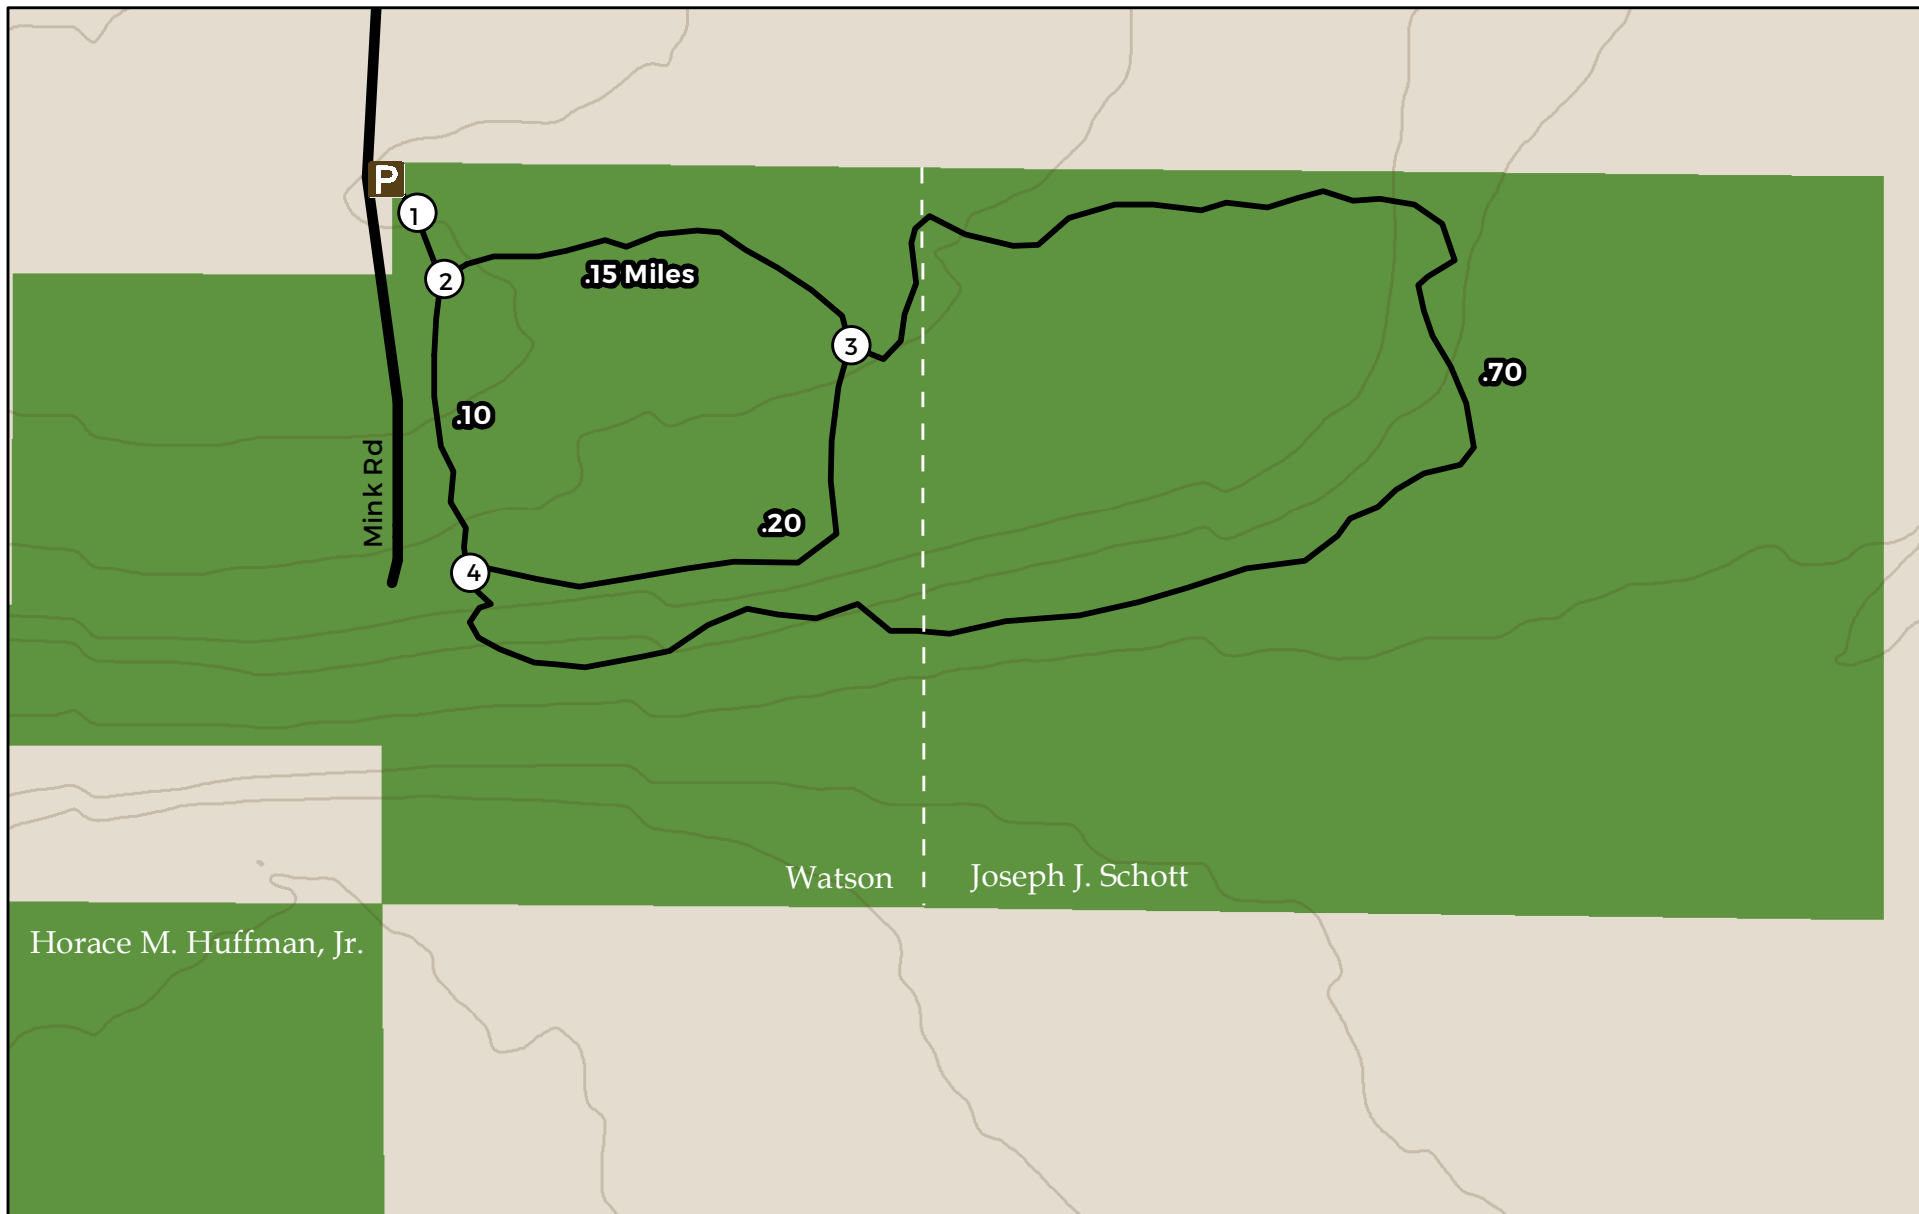

# Watson/Joseph J. Schott Family Nature Preserve

A property of Little Traverse Conservancy

Powell Rd Harbor Springs, Michigan

231.347.0991 ltc@landtrust.org www.landtrust.org

This map is a product of the Geographic Information System of The Little Traverse Conservancy. Source data obtained from: field surveys, Global Positioning System (GPS). Boundary lines and trail locations are approximate.