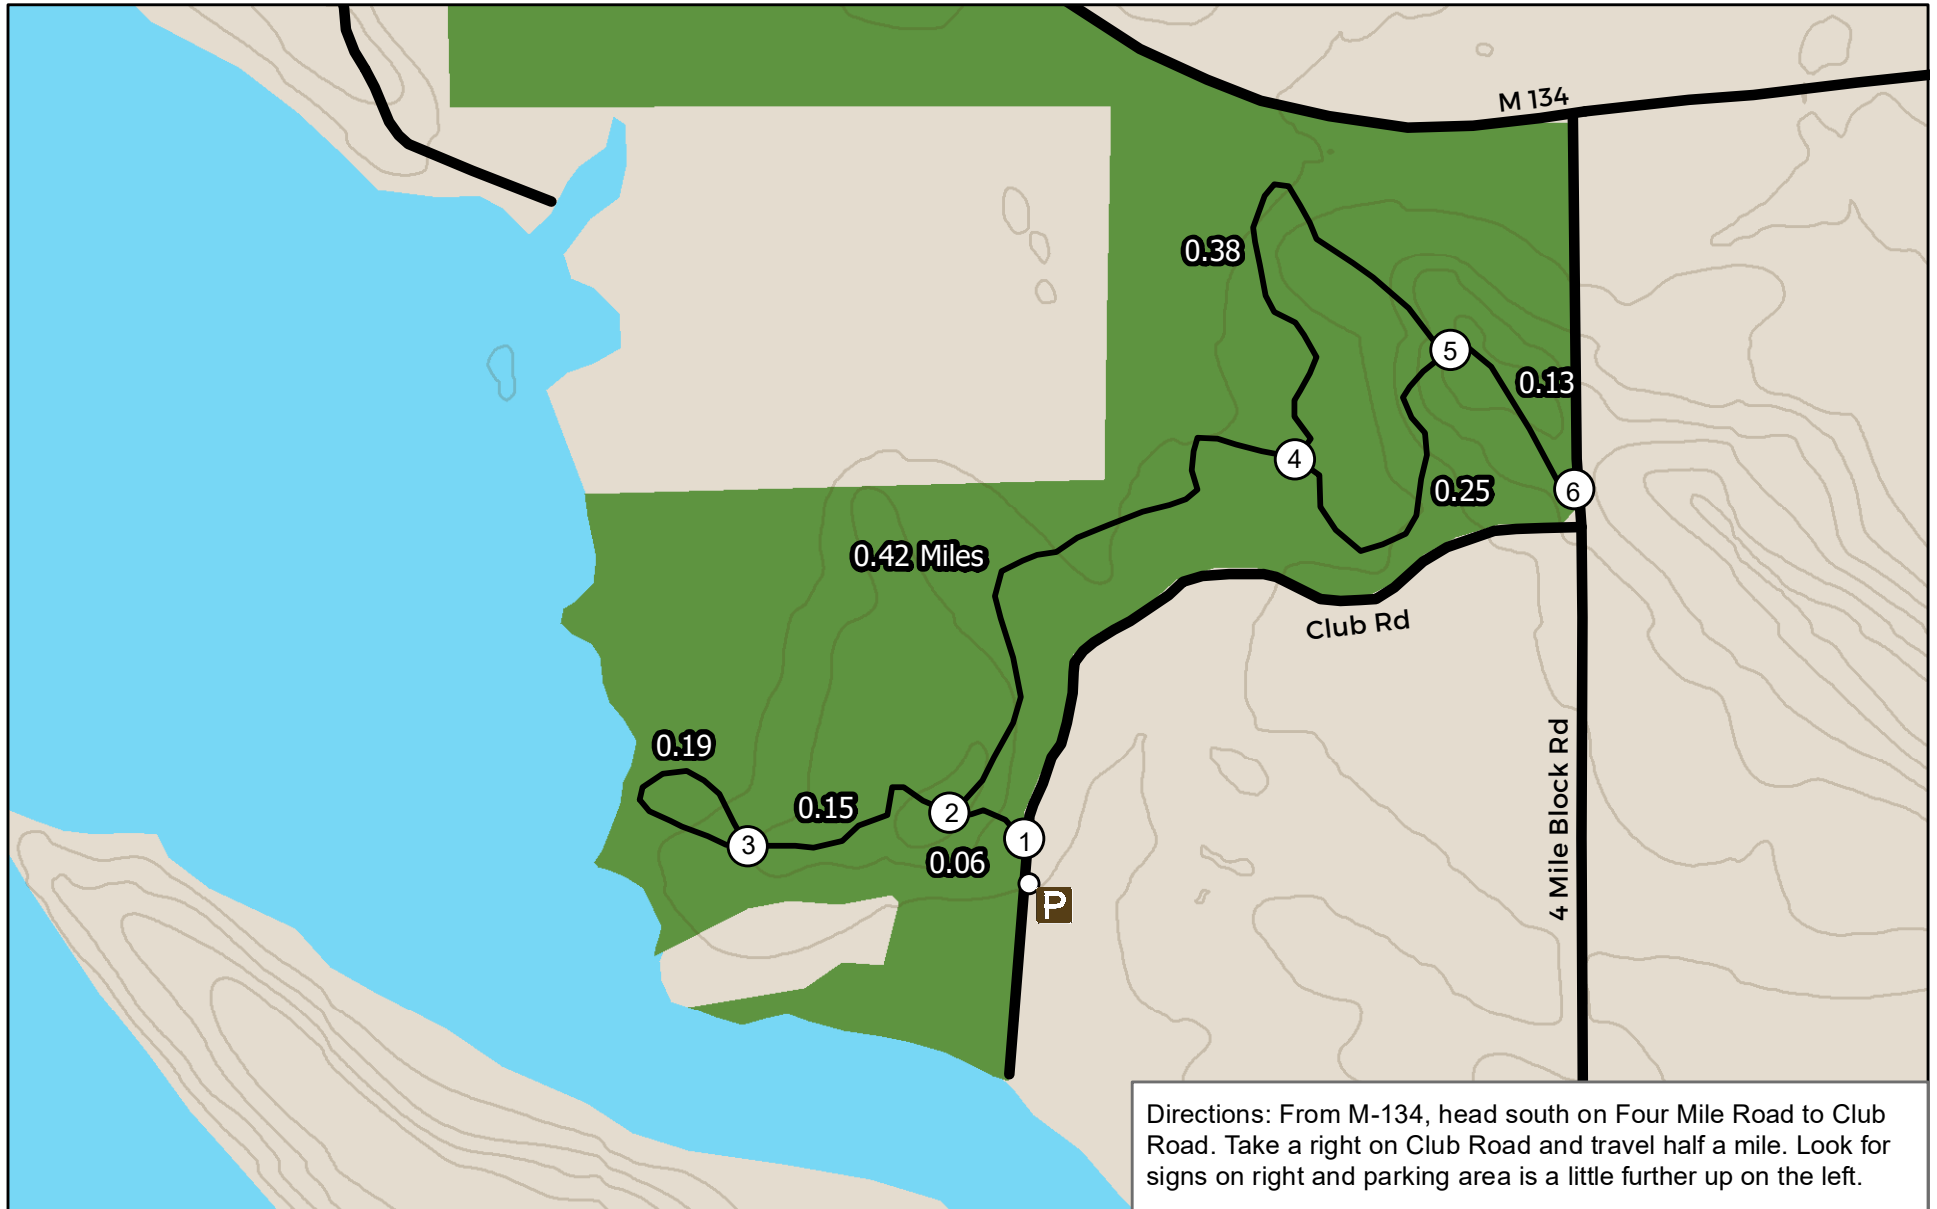

William B. Derby, Jr Nature Preserve

A property of Little Traverse Conservancy

3264 Powell Rd Harbor Springs, Michigan

231.347.0991 ltc@landtrust.org www.landtrust.org

This map is a product of the Geographic Information System of The Little Traverse Conservancy. Source data obtained from: field surveys, Global Positioning System (GPS). Boundary lines and trail locations are approximate.