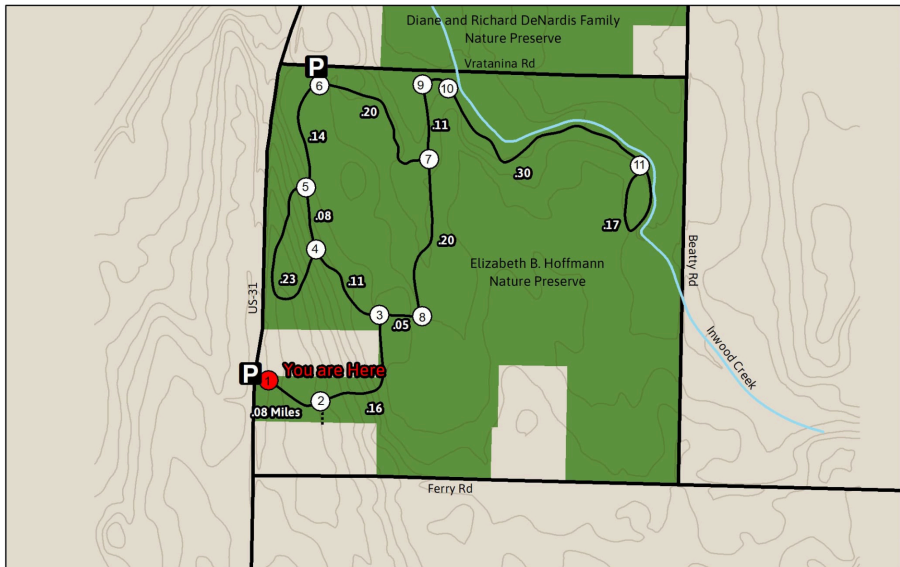

Elizabeth B. Hoffmann Nature Preserve

A property of Little Traverse Conservancy

3264 Powell Rd Harbor Springs, Michigan

231.347.0991 ltc@landtrust.org www.landtrust.org