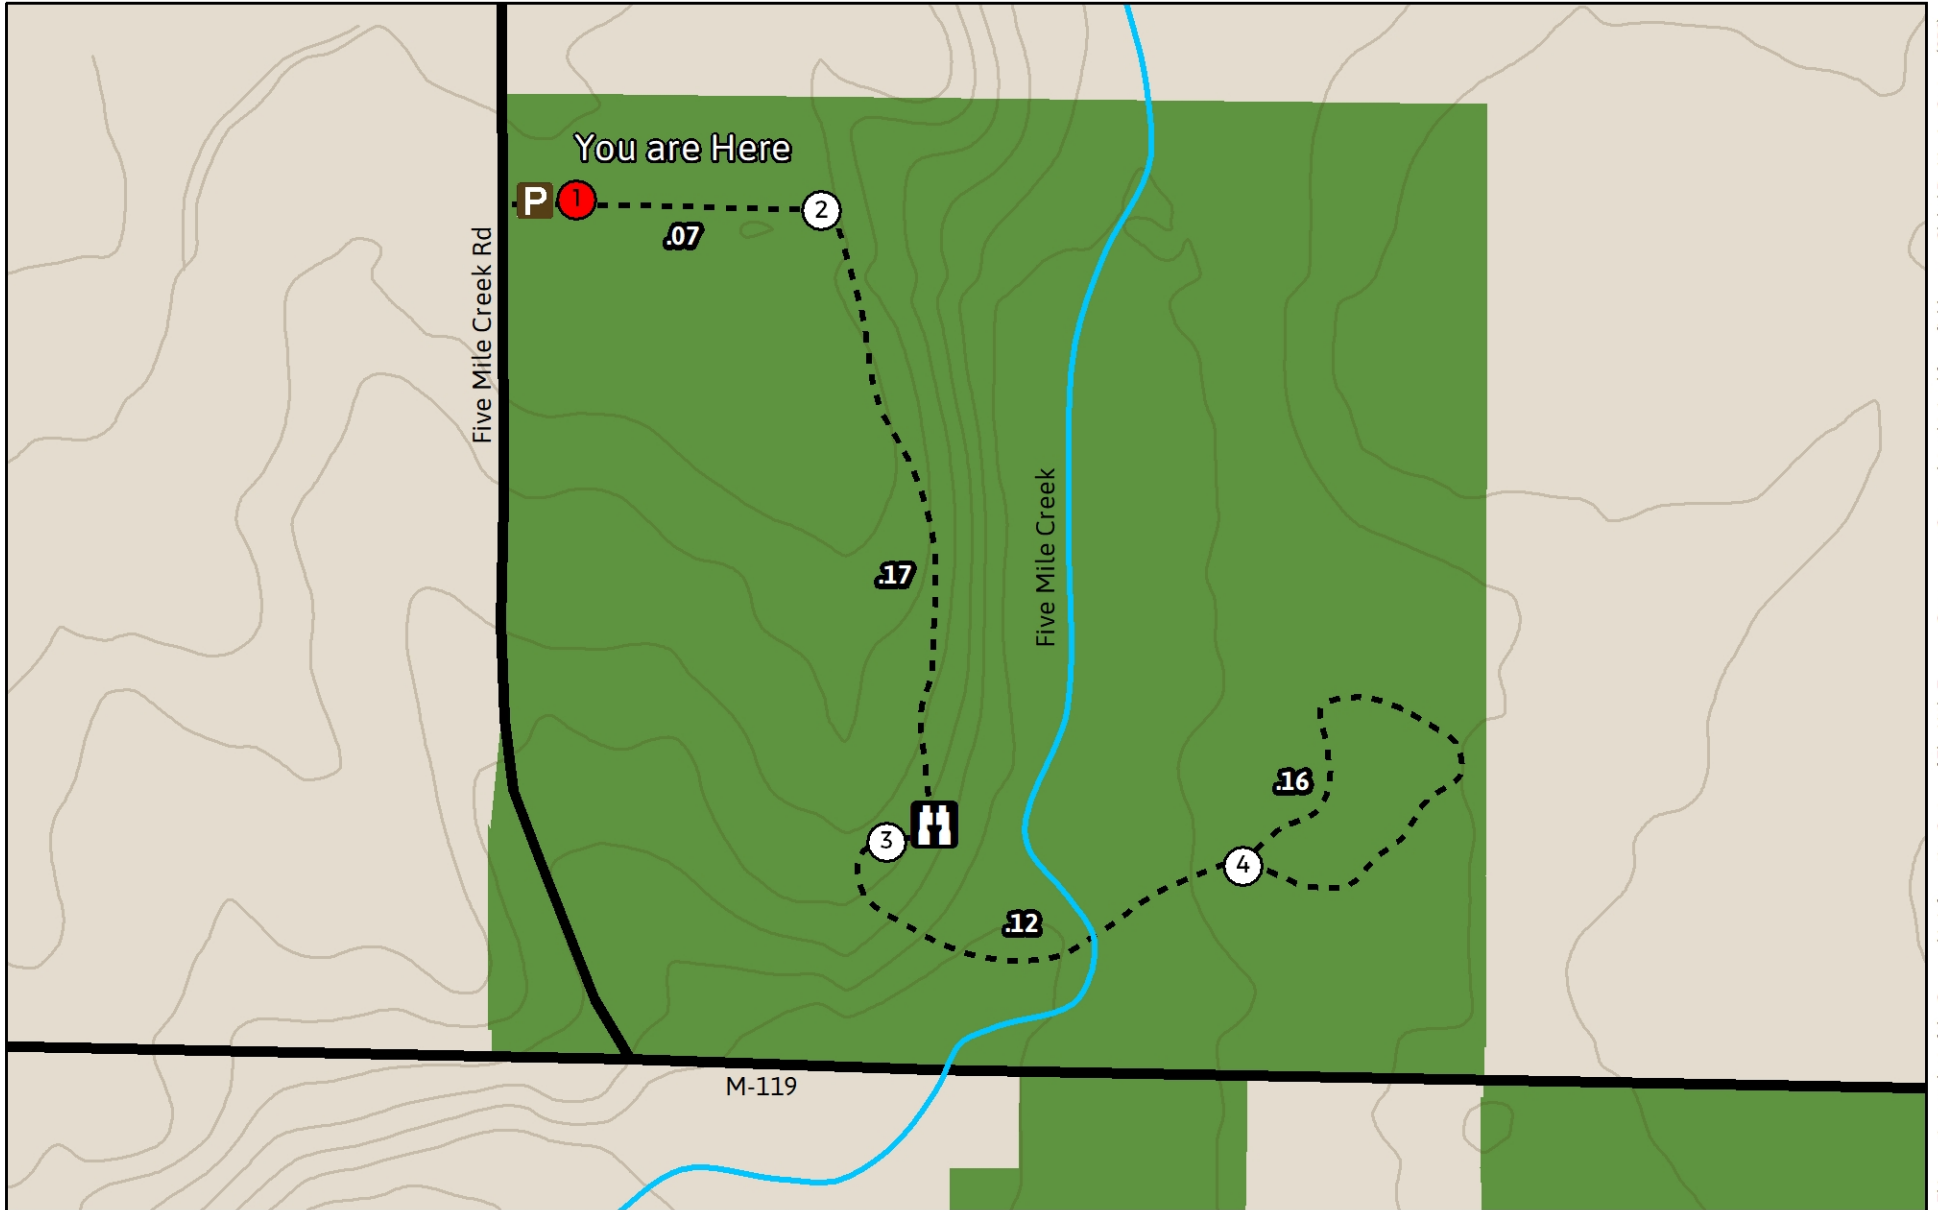

Seberon "Boo" Litzenburger Nature Preserve

A property of Little Traverse Conservancy

3264 Powell Rd Harbor Springs, Michigan

231.347.0991 ltc@landtrust.org www.landtrust.org

This map is a product of the Geographic Information System of The Little Traverse Conservancy. Source data obtained from field surveys. Global Positioning System (GPS). Boundary lines and trail locations are approximate.