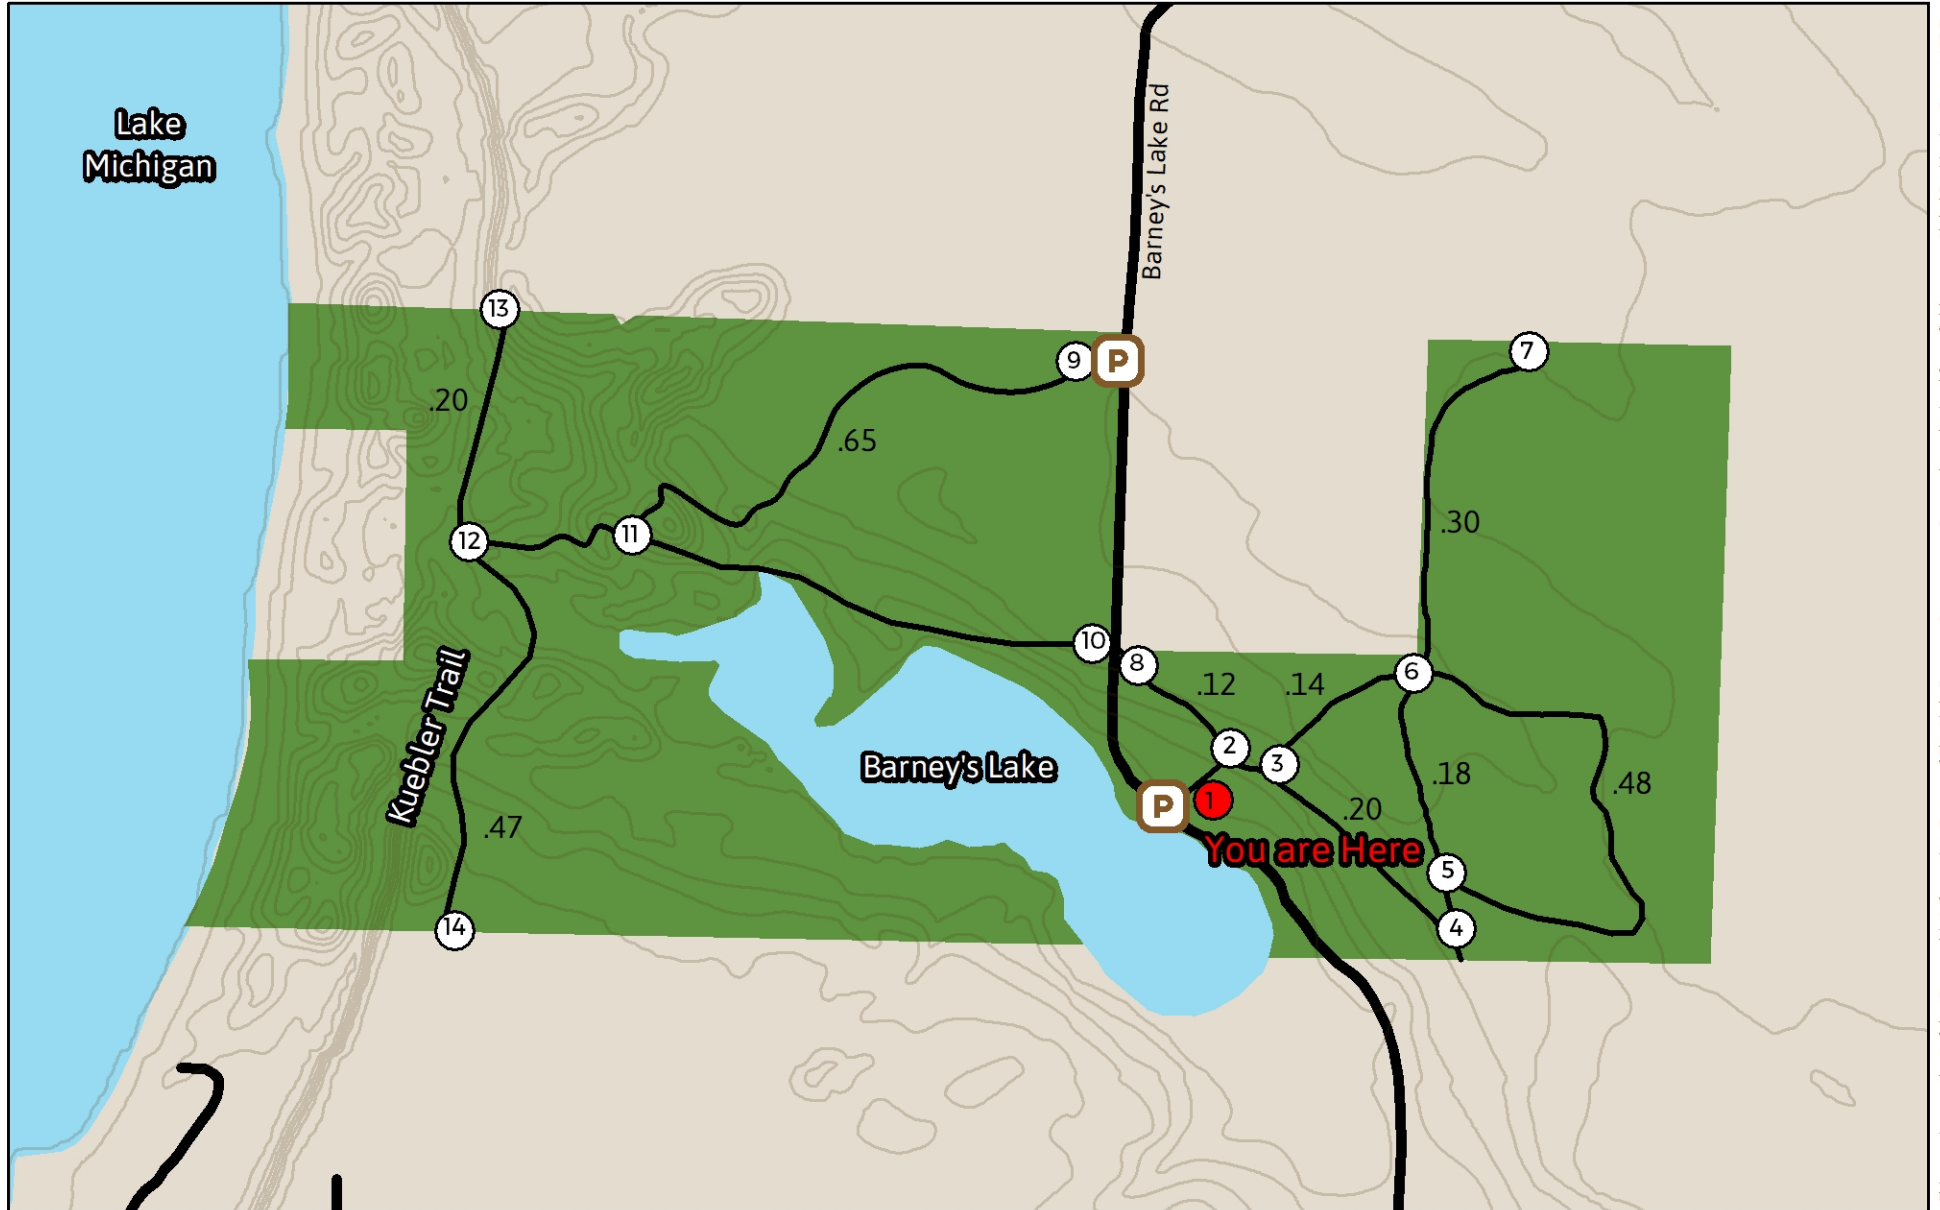

Barney's Lake Nature Preserve

A property of Little Traverse Conservancy
3264 Powell Rd Harbor Springs, Michigan
231.347.0991 ltc@landtrust.org www.landtrust.org

This map is a product of the Geographic Information System of The Little Traverse Conservancy. Source data obtained from: field surveys, Global Positioning System (GPS). Boundary lines and trail locations are approximate.