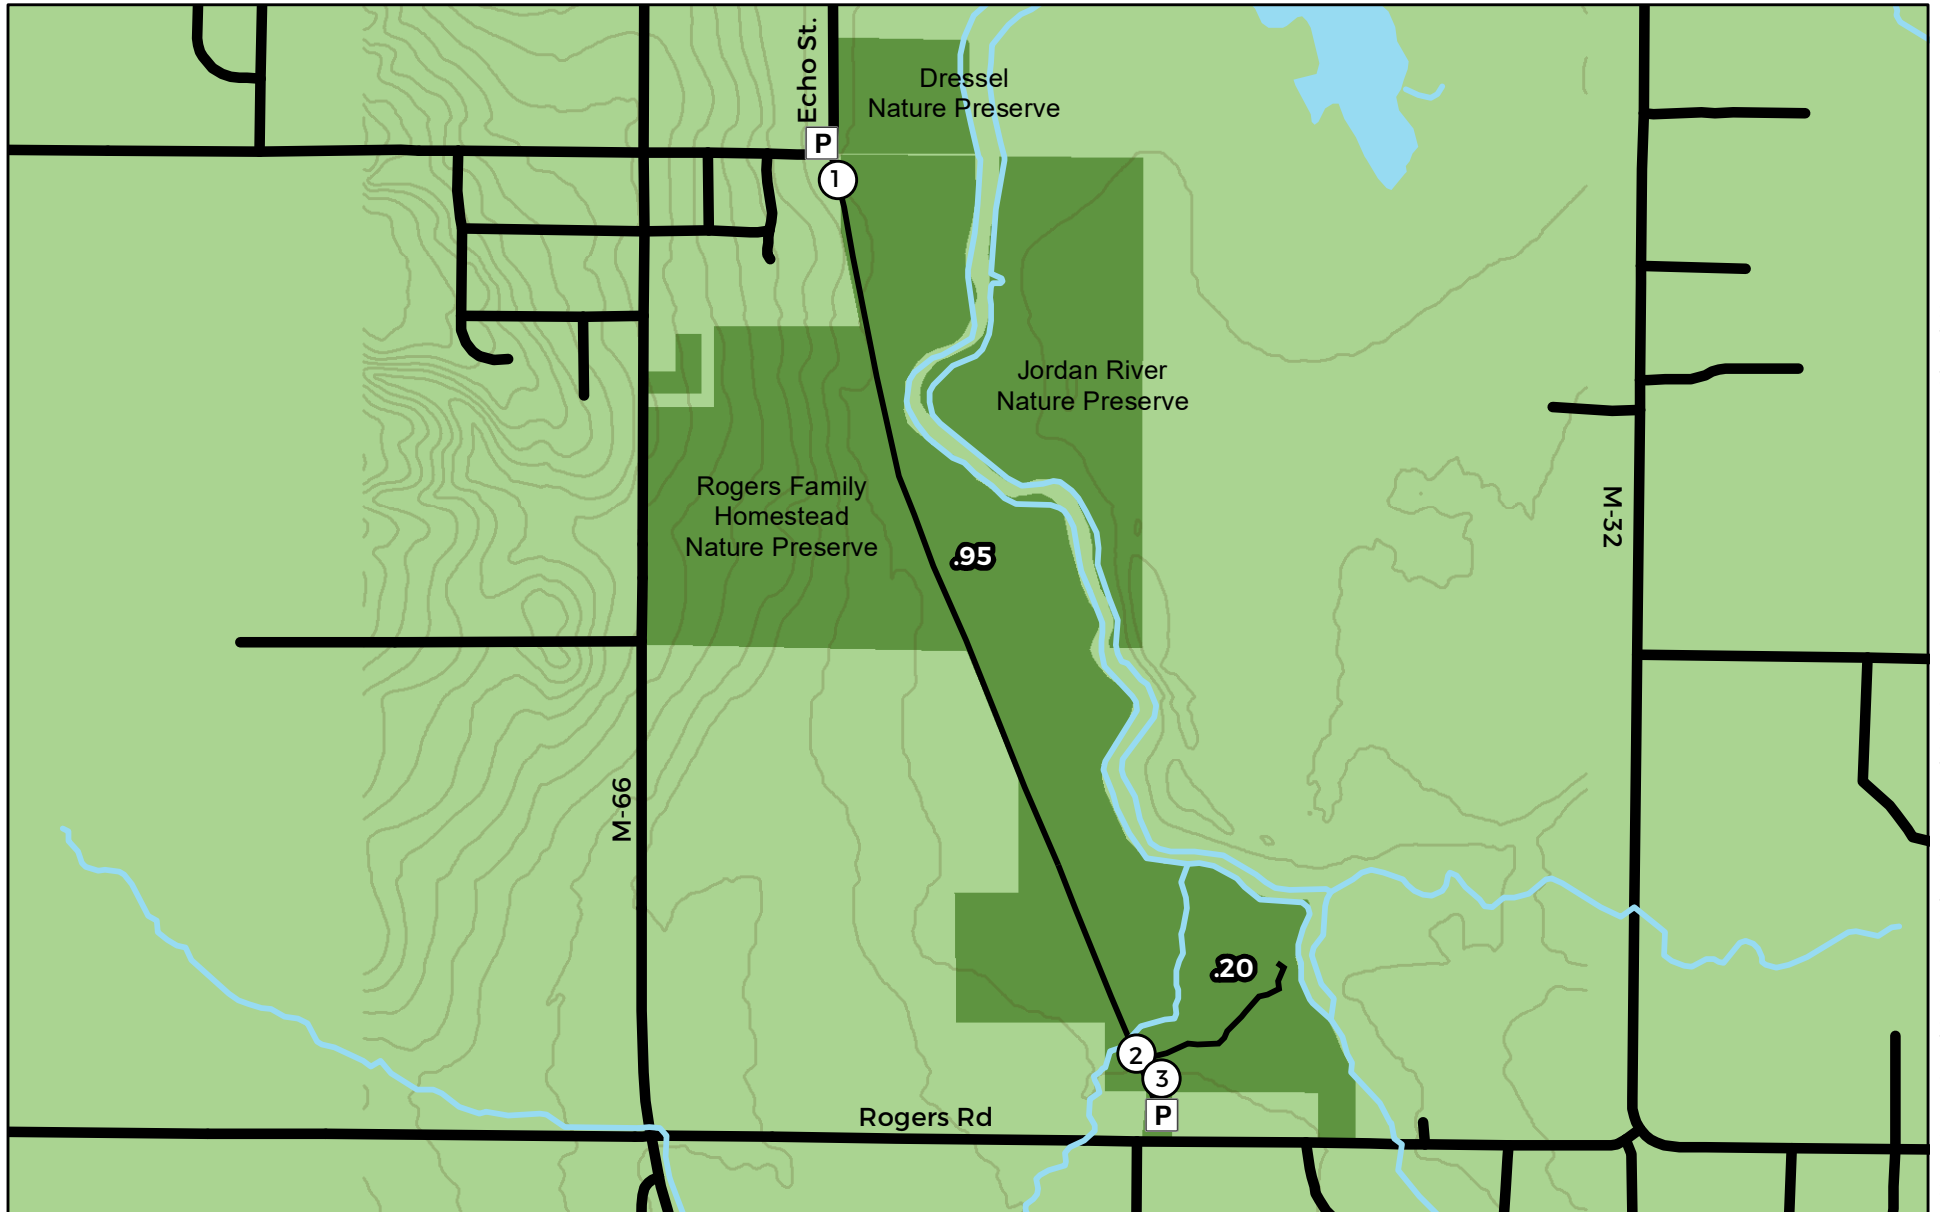

Rogers Family Homestead Nature Preserve

A property of Little Traverse Conservancy

3264 Powell Rd Harbor Springs, Michigan

231.347.0991 ltc@landtrust.org www.landtrust.org

This map is a product of the Geographic Information System of The Little Traverse Conservancy. Source data obtained from: field surveys, Global Positioning System (GPS). Boundary lines and trail locations are approximate.