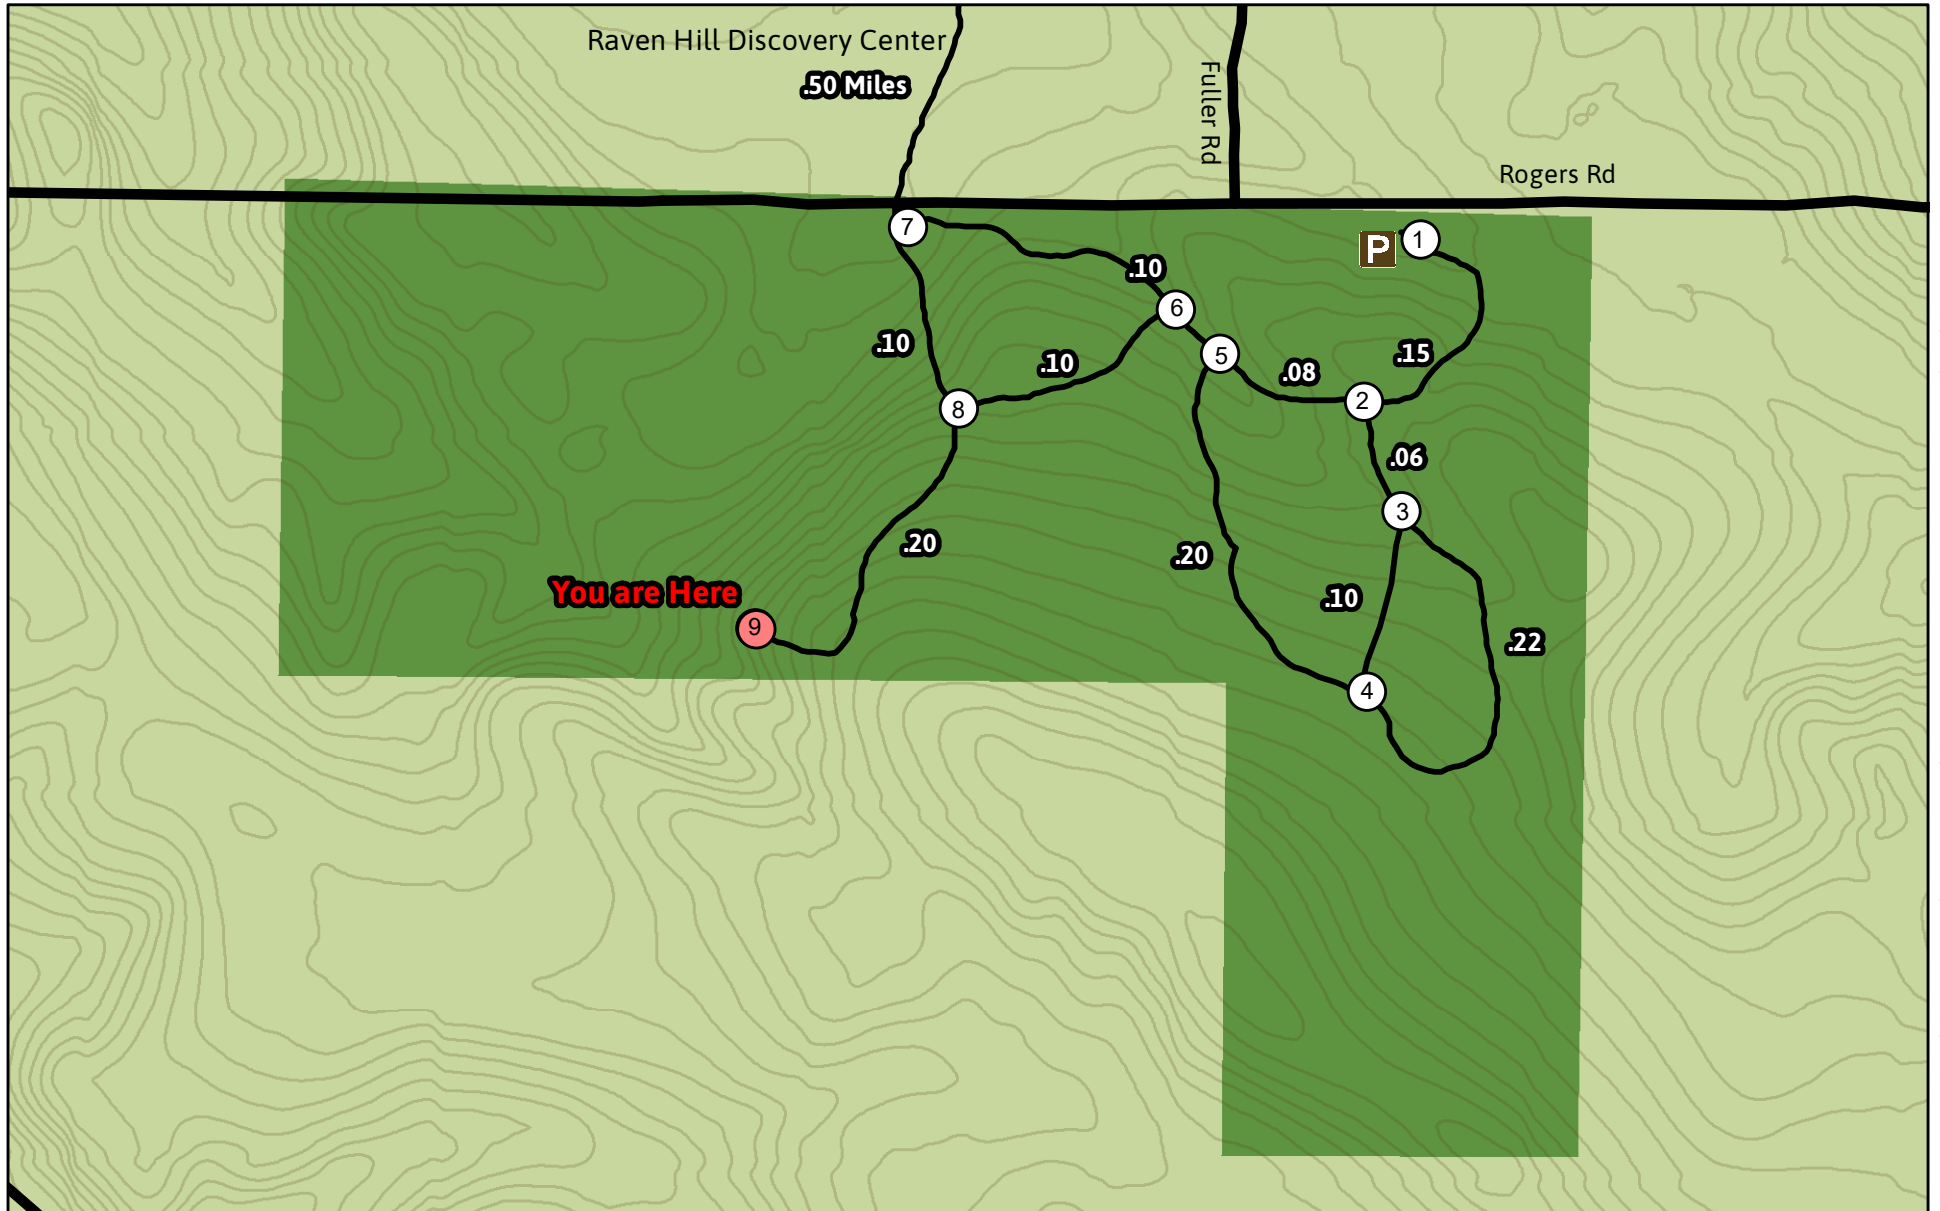

# Raven Ridge Nature Preserve

A property of Little Traverse Conservancy

3264 Powell Rd Harbor Springs, Michigan

231.347.0991 [ltc@landtrust.org](mailto:ltc@landtrust.org) [www.landtrust.org](http://www.landtrust.org)

This map is a product of the Geographic Information System of The Little Traverse Conservancy. Source data obtained from field surveys, Global Positioning System (GPS). Boundary lines and trail locations are approximate.