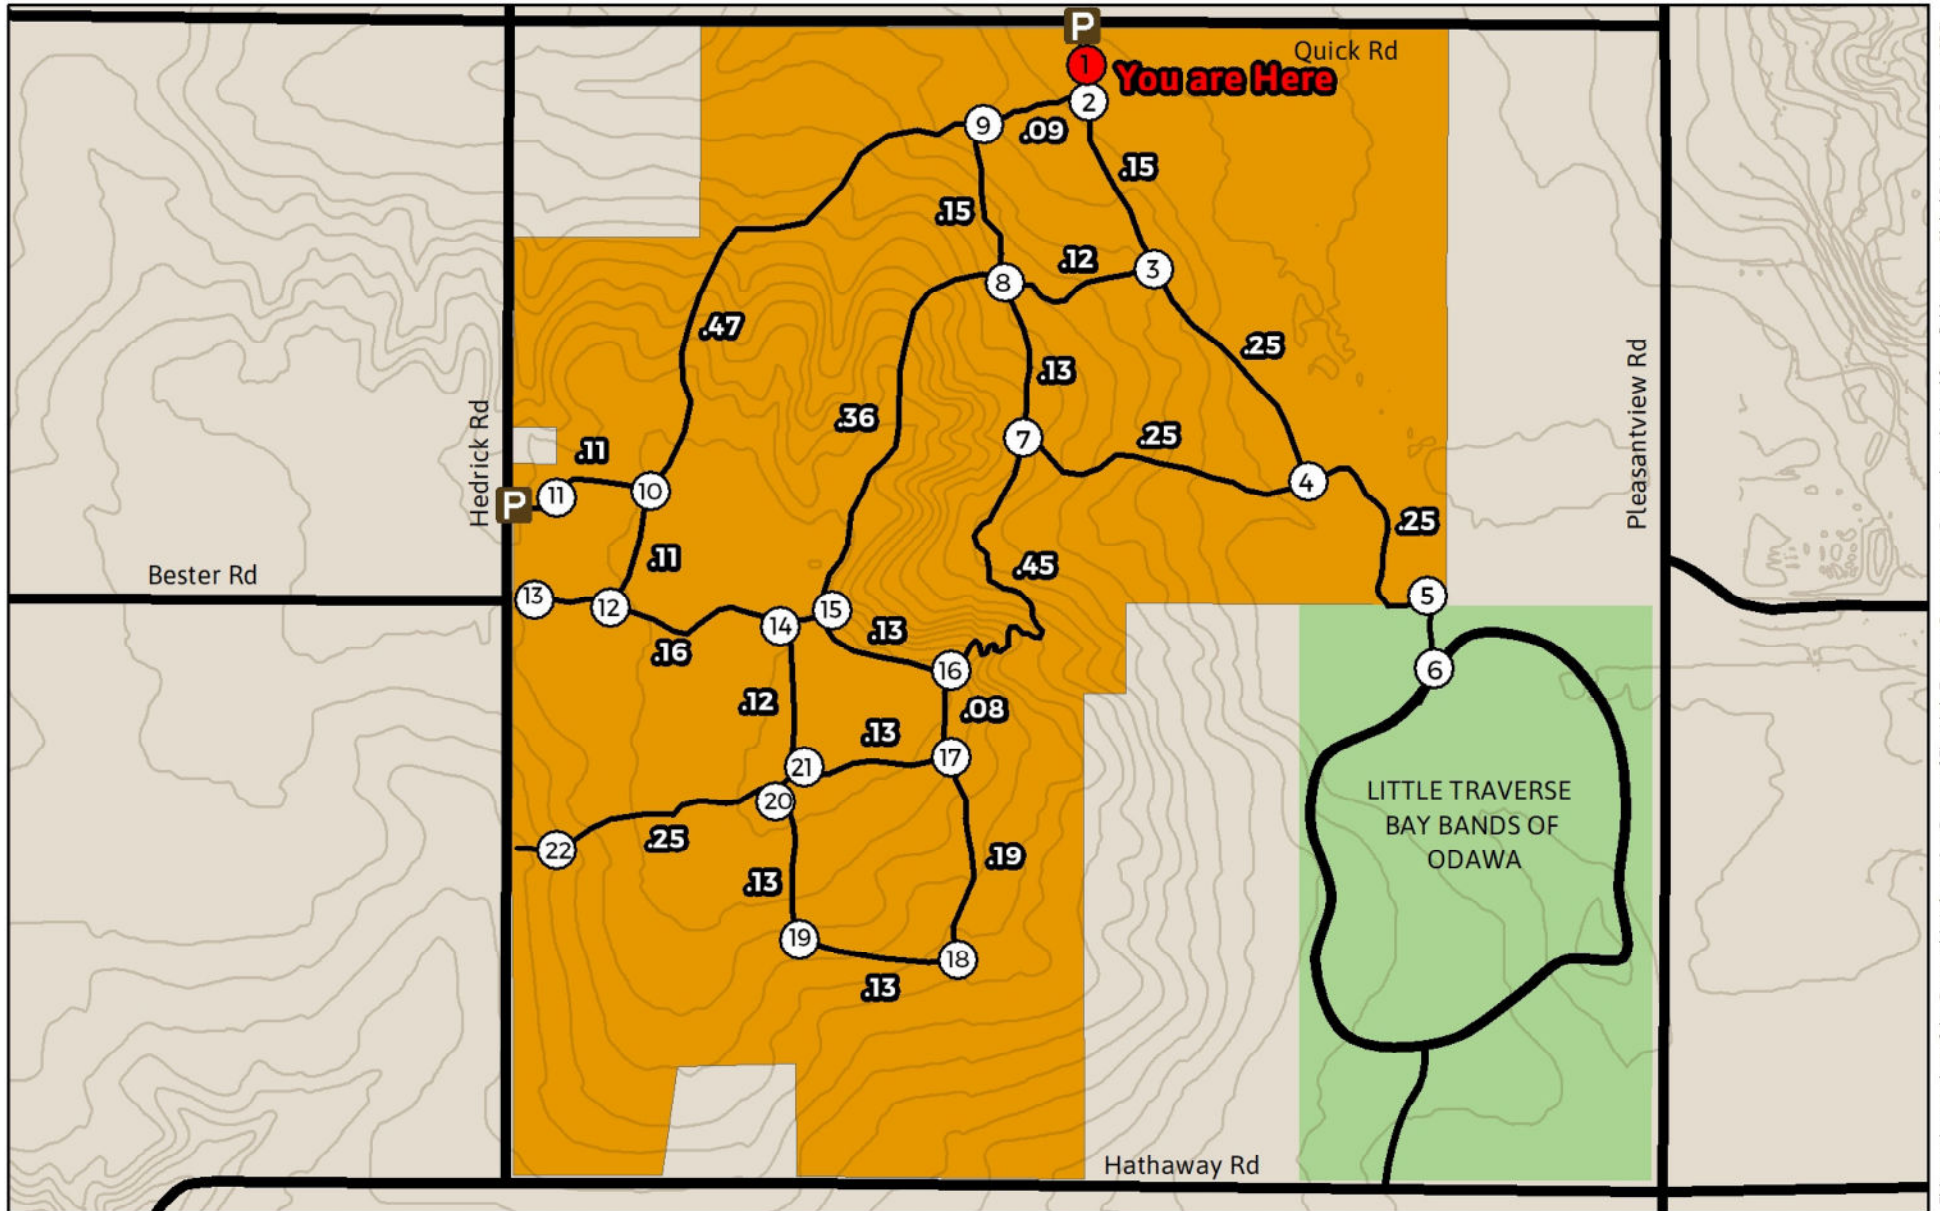

Offield Family Working Forest Reserve

A property of Little Traverse Conservancy

3264 Powell Rd Harbor Springs, Michigan

231.347.0991 ltc@landtrust.org www.landtrust.org

This map is a product of the Geographic Information System of The Little Traverse Conservancy. Source data obtained from field surveys, Global Positioning System (GPS). Boundary lines and trail locations are approximate.